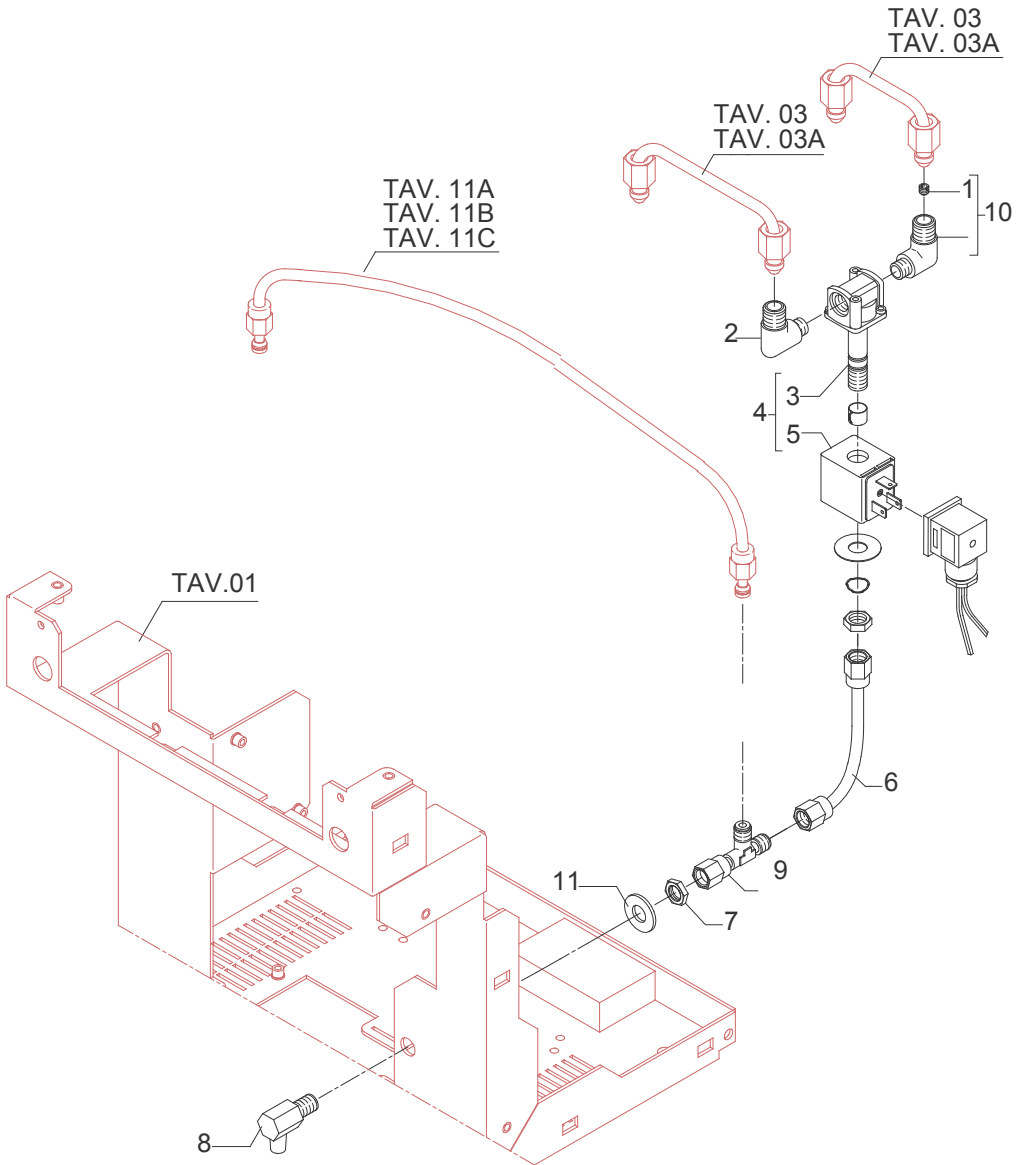

	POS	CODE	DESCRIPTION
TABLE 9 Mod. S PM - R PM - S DE - R PM	1	7816416	SCREW TE M6X12 UNI 5739 A2
	2	7804002	FAN WASHER D6 DIN 6798A
	3	7492003	GASKET D6.5
	4	7816001	SCREW TCEI M5X12 UNI5931 A2
	5	7496004	OR GASKET 139
	6	5280505TW	COUPLING RING WITH FLAT GASKET
	7	7493016	GASKET H 9,3 NBR 75SH
	8	5285501TP	SHOWER-HOLDER D57
	9	5470501	SHOWER D57 AISI 304
	10	7817001	SCREW TPS M5X16 A2

TABLE 10A (from 11.12.12)
Mod. R PM - S DE - R DE

TABLE 11
Mod. S PM

TABLE 11A Mod. R PM

POS	CODE	DESCRIPTION
1	5194526LL	SURPRESSION VALVE DRAIN HOSE (up to 30.09.08)
1	5194526.01LL	SURPRESSION VALVE DRAIN HOSE (from 01.10.08)
2	7304502LLTR	STRAIGHT FITTING 1/8" G WITH COUNTERSINK
3	5224002	STUD D8.5 X 17.5 OT
4	5302015	STRAIGHT FITTING 1/8" G OT
5	7496035	OR GASKET D4.2 X 1.9 VITON
6	5221844	NUT 1/8" G H3
7	5973055	ASSEMBLY BANJO UNION
8	7303001TR	UNION ELBOW 1/8" G
9	7630327	SOLENOID VALVE COIL 110V PARKER
9	7630328	SOLENOID VALVE COIL 220/230V PARKER
9	7630329	SOLENOID VALVE COIL 240V PARKER
10	7701111	SOLENOID VALVE 2 WAY 115V PARKER
10	7702310	SOLENOID VALVE 2 WAY 230V PARKER
10	7702409	SOLENOID VALVE 2 WAY 240V PARKER
12	5162157LL	BOILER LOAD HOSE
13	5301504TR	UNION ELBOW 1/8" G X M12
14	7492004	GASKET D8.5 X 4.2 X 1.5
15	7200501	FLEXIBLE HOSE 1/8" G L=240MM
16	5965038	ASSEMBLY CHECK VALVE
17	5223004	JET M6 X 6 HOLE D1