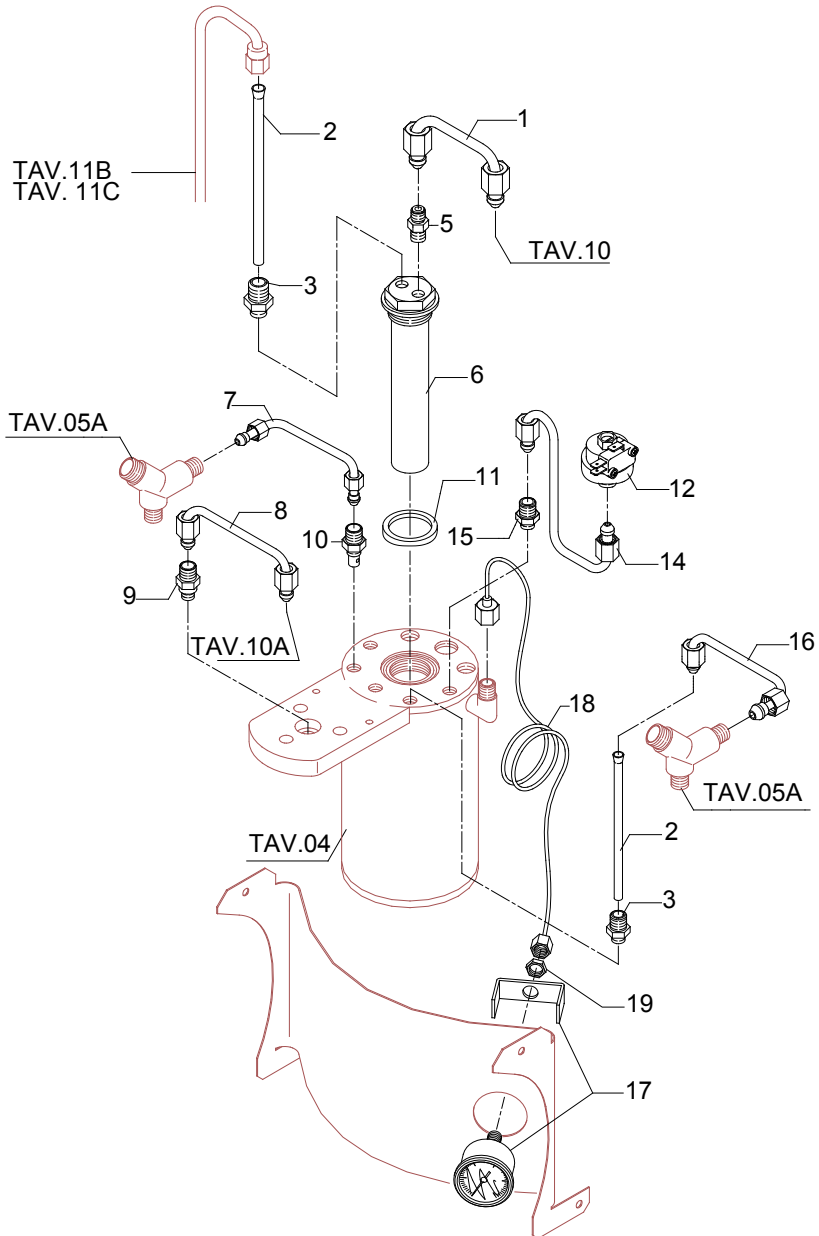

TABLE 3A (from 01.10.08)
Mod. S DE - R DE

	POS	CODE	DESCRIPTION	
TABLE 4 (up to 30.09.08) Mod. S PM - R PM - S DE - R DE	1	7452511	DRAIN VALVE (NEW)	
	3	7496010	OR GASKET (ONLY FOR OLD VALVE)	
	6	5225277	FITTING 1/8" G CONIC	
	7	5302006TP	STRAIGHT FITTING 1/8" G X M12	
	8	5265804	LEVEL PROBE 1GR D3 X 110 X 6.3	
	9	5225205	STRAIGHT FITTING M10 OT	
	10	5192001	PROBE SHEATH D8 X 45 HOLE D3 PTFE	
	11	5225209TP	STRAIGHT FITTING 1/4" G X M10 OT	
	19	5265811	LEVEL PROBE D3X160X4.8	
	20	5320503.01BL	ASSEMBLY BOILER POLISHED	
	21	7496040	OR GASKET D73 X 3 VITON	
	22	5721007	HEATING ELEMENT V100 W1200	
	22	5721128TP	HEATING ELEMENT V110/120 W1200	
	22	5722239TP	HEATING ELEMENT 220/240V W1100-1300	
	23	7816422	SCREW TE M6X14 UNI 5739 OT	
	24	7634813	THERMIC SAFETY DEVICE 250V 115°C	
	25	7826402	SCREW TE M4X16 UNI 5739 OT	
	26	7825003	WASHER D5X1 UNI 6592 OT	
	27	7822603	NUT M4	
	29	7615003	FASTON 45° HOLE D4.3	
	30	7814001	WASHER Ø 4	
	31	7816409	SCREW TE M4X8 UNI 5739 A2	
	33	7452509.02	SAFETY VALVE	
	34	5192301	SUCTION HOSE D6 L=130MM PTFE	
	35	5037812LW	SQUARE FOR BOILER SUPPORT	