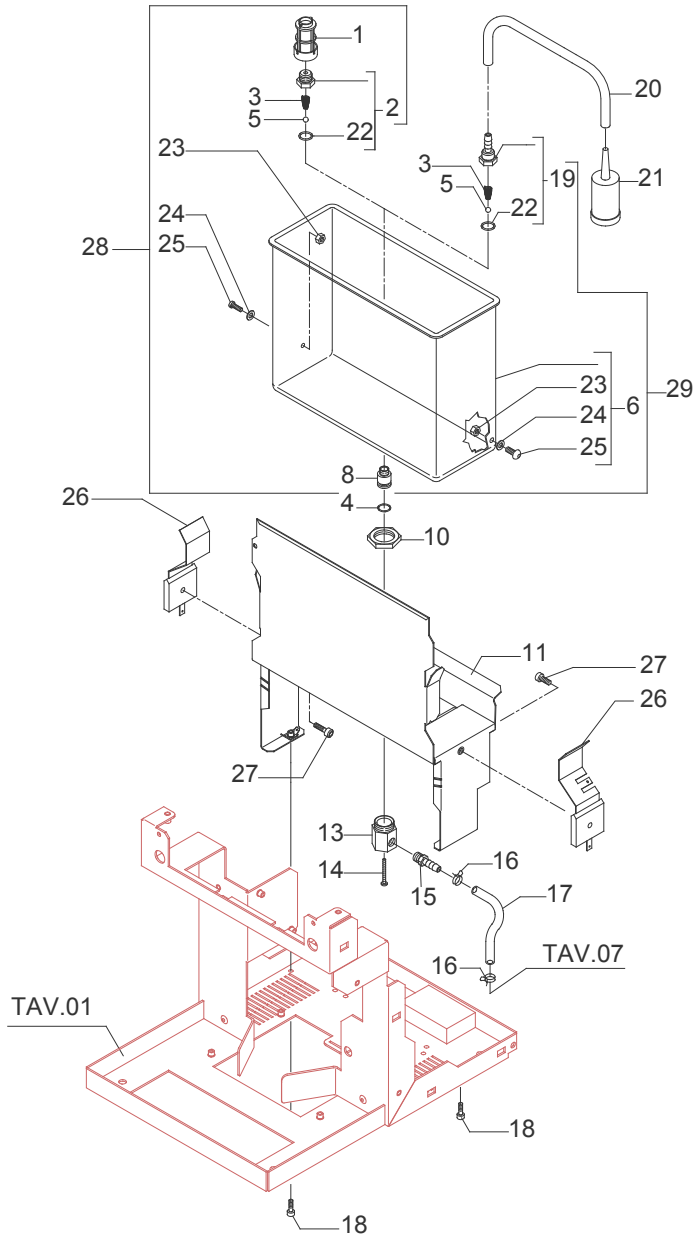

TABLE 5A
Mod. S DE - R DE

	POS	CODE	DESCRIPTION
TABLE 5A Mod. S DE - R DE	48	5966531R	ASSEMBLY COMPLETE WATER HOSE

TABLE 5A
Mod. S DE - R DE

TABLE 6 (up to 13.04.06)
Mod. S PM

TABLE 6 (from 14.04.06)
Mod. S PM

TABLE 6A (up to 13.04.06)
Mod. S DE

	POS	CODE	DESCRIPTION	
TABLE 6A (from 14.04.06) Mod. S DE	1	7374002	FILTER 1/4"G H43,5 PLASTIC	
	2	5225401	REDUCTION GEAR 1/4"G X M10 WITH GASKET	
	3	5471521.01	COUPLING SPRING	
	4	7496076	OR GASKET 112 EPDM 70SH	
	5	5471509	BALL 7/32" AISI 304	
	6	7373006.01LL	TANK	
	8	5224617	GASKET-HOLDER D14.5 X 25 OT	
	10	5221830	NUT M20 H5 OT	
	11	5963009.03	ASSEMBLY TANK SUPPORT	
	13	5225228	FITTING M20 H28.5 OT	
	14	7826206	SCREW TCI M3X30 UNI 6107 OT	
	15	5225246	FITTING 1/8"G CONIC ES.10 H33 OT	
	16	7611512	CLAMP	
	17	5194570	CRISTAL HOSE D5 X 8 L= 150MM	
	18	7816009	SCREW TCEI M4X10	
	19	5224409	RUBBER-HOLDER D7,5	
	20	5194540	HOSE 8X5 L= 300 SILICONE	
	21	7374012.01	FILTER	
	22	5194569	CRISTAL HOSE D5 X 8 L= 135MM	
	23	7431002	FLOW METER	
	24	7496076	OR GASKET 112 EPDM 70SH (up to 15.04.2006)	
	24	7496073	OR GASKET 115 EP856 (from 16.04.2006)	
	25	7812601	NUT M4 STAINLESS STEEL	
	26	7374004	WASHER D4 NYLON	
	27	7819908	SCREW TTEI M4X8	
	28	5471535	TANK SUPPORT SHAPED SPRING	
	29	7809806	SCREW TC M 3,5X8 PLASTITE	
	30	5963070.01	ASSEMBLY TANK WITH FILTER	
	31	5963071.01	ASSEMBLY TANK WITH RUBBER-HOLDER	

TABLE 6A (from 14.04.06)
Mod. S DE

TABLE 7
Mod. S PM - S DE

TABLE 7A
Mod. S PM - S DE

	POS	CODE	DESCRIPTION
TABLE 8 (up to 08.07.06) Mod. S PM	1	5302016	STRAIGHT FITTING 1/8"G X M12 H29 OT
	2	5471506	CALIBRATED SPRING D1 H26 AISI 302
	3	5222201	SPACER D16X12.2 H6.7 OT
	4	5224609	GASKET-HOLDER D5.3
	5	5493001	GASKET D8 X 4 EPT 70SH
	6	5283027	SURPRESSION VALVE BODY
	7	5224610	GASKET-HOLDER D6.2
	8	5471505	CALIBRATED SPRING D0.45 H22 AISI 302
	9	5302017TP	STRAIGHT FITTING M12 H26.5 OT
	10	5965036	ASSEMBLY SURPRESSION VALVE