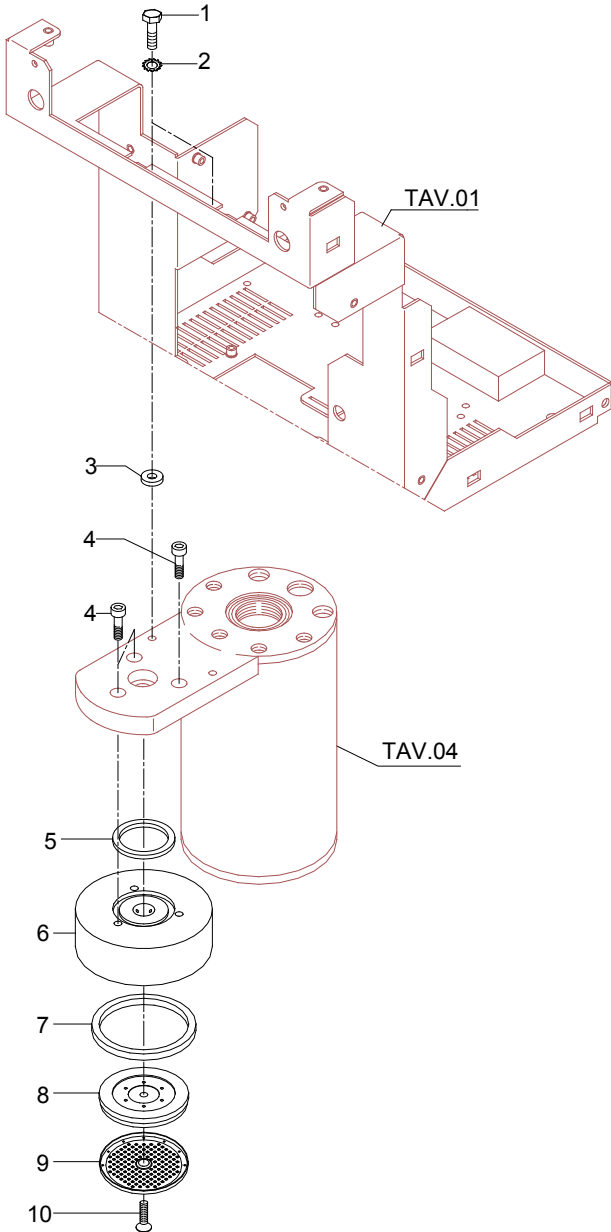

TABLE 9
Mod. S PM - R PM - S DE - R PM