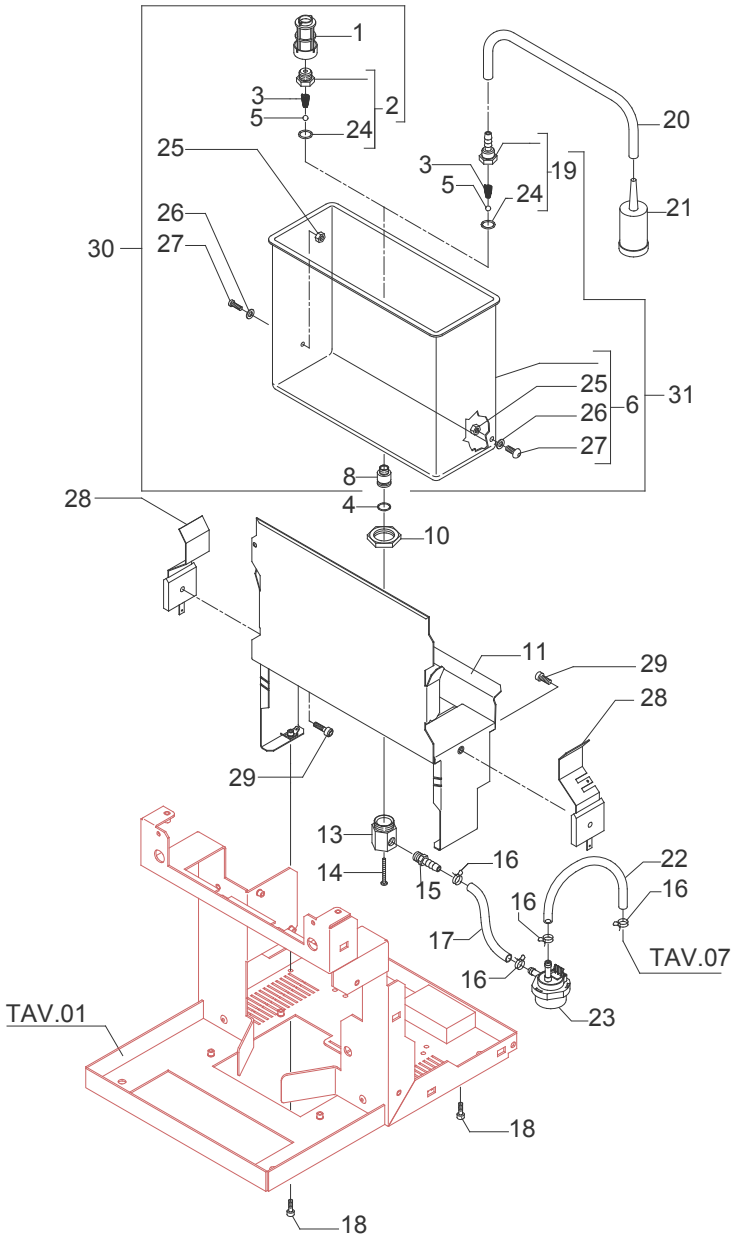

TABLE 5A
Mod. S DE - R DE

	POS	CODE	DESCRIPTION
TABLE 5A Mod. S DE - R DE	48	5966531R	ASSEMBLY COMPLETE WATER HOSE

TABLE 5A
Mod. S DE - R DE

TABLE 6 (up to 13.04.06)
Mod. S PM

TABLE 6 (from 14.04.06)
Mod. S PM

TABLE 6A (up to 13.04.06)
Mod. S DE

	POS	CODE	DESCRIPTION	
TABLE 6A (from 14.04.06) Mod. S DE	1	7374002	FILTER 1/4"G H43,5 PLASTIC	
	2	5225401	REDUCTION GEAR 1/4"G X M10 WITH GASKET	
	3	5471521.01	COUPLING SPRING	
	4	7496076	OR GASKET 112 EPDM 70SH	
	5	5471509	BALL 7/32" AISI 304	
	6	7373006.01LL	TANK	
	8	5224617	GASKET-HOLDER D14.5 X 25 OT	
	10	5221830	NUT M20 H5 OT	
	11	5963009.03	ASSEMBLY TANK SUPPORT	
	13	5225228	FITTING M20 H28.5 OT	
	14	7826206	SCREW TCI M3X30 UNI 6107 OT	
	15	5225246	FITTING 1/8"G CONIC ES.10 H33 OT	
	16	7611512	CLAMP	
	17	5194570	CRISTAL HOSE D5 X 8 L= 150MM	
	18	7816009	SCREW TCEI M4X10	
	19	5224409	RUBBER-HOLDER D7,5	
	20	5194540	HOSE 8X5 L= 300 SILICONE	
	21	7374012.01	FILTER	
	22	5194569	CRISTAL HOSE D5 X 8 L= 135MM	
	23	7431002	FLOW METER	
	24	7496076	OR GASKET 112 EPDM 70SH (up to 15.04.2006)	
	24	7496073	OR GASKET 115 EP856 (from 16.04.2006)	
	25	7812601	NUT M4 STAINLESS STEEL	
	26	7374004	WASHER D4 NYLON	
	27	7819908	SCREW TTEI M4X8	
	28	5471535	TANK SUPPORT SHAPED SPRING	
	29	7809806	SCREW TC M 3,5X8 PLASTITE	
	30	5963070.01	ASSEMBLY TANK WITH FILTER	
	31	5963071.01	ASSEMBLY TANK WITH RUBBER-HOLDER	

TABLE 6A (from 14.04.06)
Mod. S DE

TABLE 7
Mod. S PM - S DE

TABLE 7A
Mod. S PM - S DE

	POS	CODE	DESCRIPTION
TABLE 8 (up to 08.07.06) Mod. S PM	1	5302016	STRAIGHT FITTING 1/8"G X M12 H29 OT
	2	5471506	CALIBRATED SPRING D1 H26 AISI 302
	3	5222201	SPACER D16X12.2 H6.7 OT
	4	5224609	GASKET-HOLDER D5.3
	5	5493001	GASKET D8 X 4 EPT 70SH
	6	5283027	SURPRESSION VALVE BODY
	7	5224610	GASKET-HOLDER D6.2
	8	5471505	CALIBRATED SPRING D0.45 H22 AISI 302
	9	5302017TP	STRAIGHT FITTING M12 H26.5 OT
	10	5965036	ASSEMBLY SURPRESSION VALVE