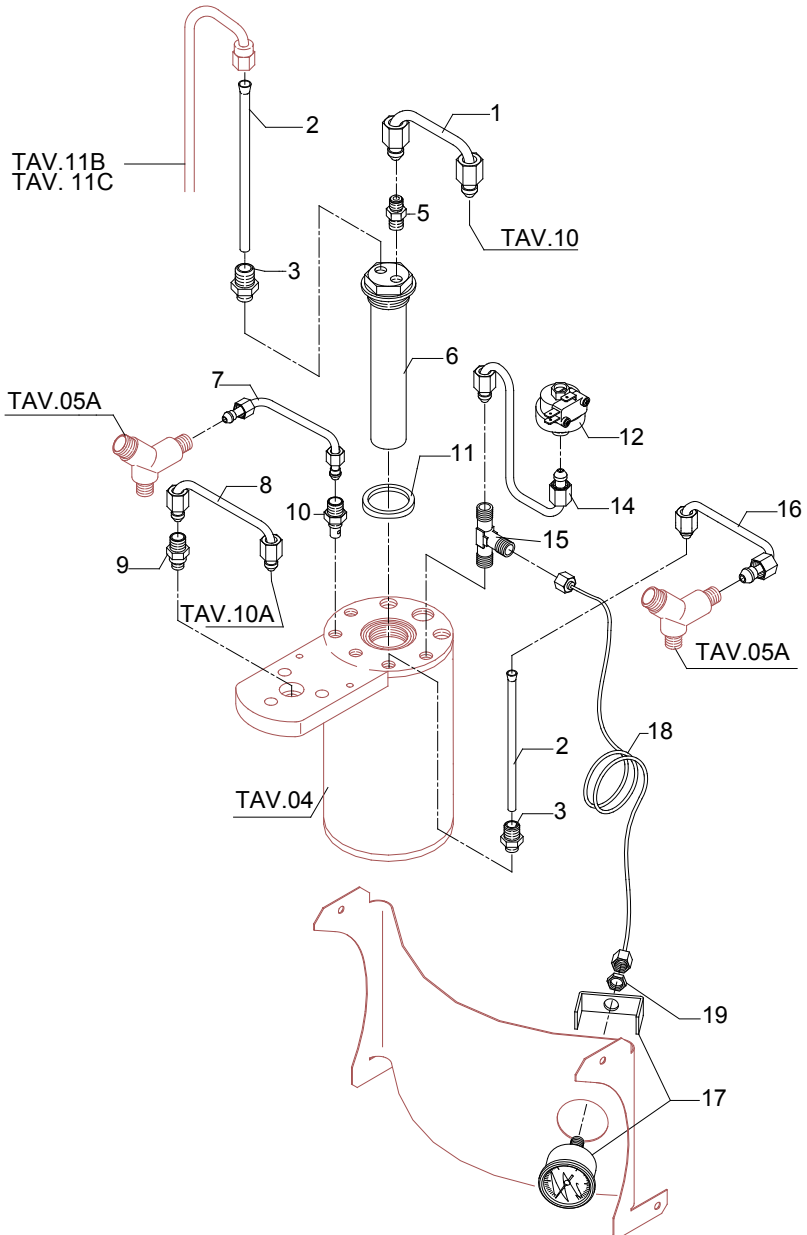

TABLE 3A (from 01.10.08)
Mod. S DE - R DE

	POS	CODE	DESCRIPTION	
TABLE 4 (up to 30.09.08) Mod. S PM - R PM - S DE - R DE	1	7452511	DRAIN VALVE (NEW)	
	3	7496010	OR GASKET (ONLY FOR OLD VALVE)	
	6	5225277	FITTING 1/8" G CONIC	
	7	5302006TP	STRAIGHT FITTING 1/8" G X M12	
	8	5265804	LEVEL PROBE 1GR D3 X 110 X 6.3	
	9	5225205	STRAIGHT FITTING M10 OT	
	10	5192001	PROBE SHEATH D8 X 45 HOLE D3 PTFE	
	11	5225209TP	STRAIGHT FITTING 1/4" G X M10 OT	
	19	5265811	LEVEL PROBE D3X160X4.8	
	20	5320503.01BL	ASSEMBLY BOILER POLISHED	
	21	7496040	OR GASKET D73 X 3 VITON	
	22	5721007	HEATING ELEMENT V100 W1200	
	22	5721128TP	HEATING ELEMENT V110/120 W1200	
	22	5722239TP	HEATING ELEMENT 220/240V W1100-1300	
	23	7816422	SCREW TE M6X14 UNI 5739 OT	
	24	7634813	THERMIC SAFETY DEVICE 250V 115°C	
	25	7826402	SCREW TE M4X16 UNI 5739 OT	
	26	7825003	WASHER D5X1 UNI 6592 OT	
	27	7822603	NUT M4	
	29	7615003	FASTON 45° HOLE D4.3	
	30	7814001	WASHER Ø 4	
	31	7816409	SCREW TE M4X8 UNI 5739 A2	
	33	7452509.02	SAFETY VALVE	
	34	5192301	SUCTION HOSE D6 L=130MM PTFE	
	35	5037812LW	SQUARE FOR BOILER SUPPORT	