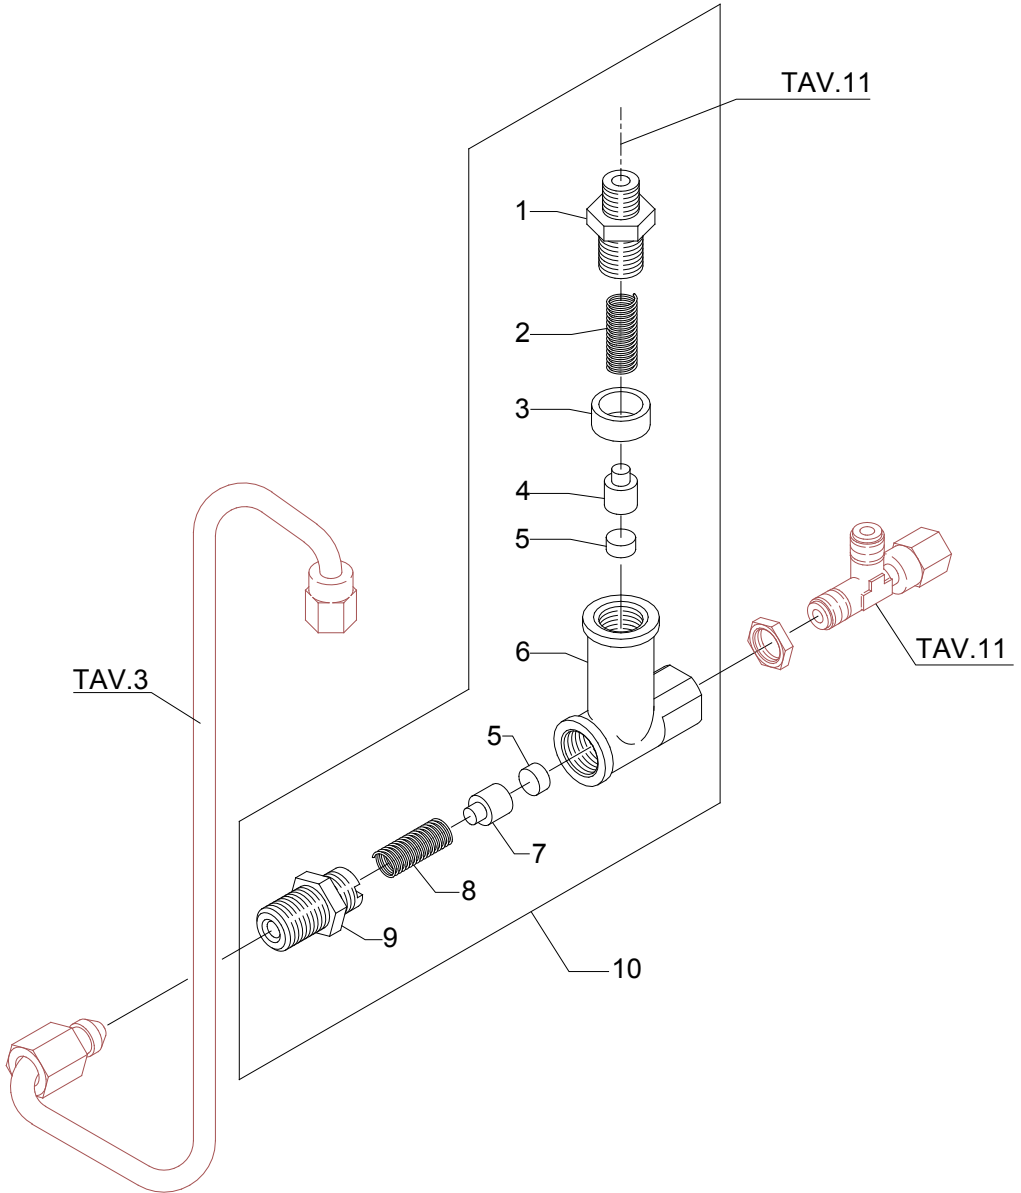

POS	CODE	DESCRIPTION
TABLE 8 (up to 08.07.06) Mod. S PM	1	5302016	STRAIGHT FITTING 1/8"G X M12 H29 OT
	2	5471506	CALIBRATED SPRING D1 H26 AISI 302
	3	5222201	SPACER D16X12.2 H6.7 OT
	4	5224609	GASKET-HOLDER D5.3
	5	5493001	GASKET D8 X 4 EPT 70SH
	6	5283027	SURPRESSION VALVE BODY
	7	5224610	GASKET-HOLDER D6.2
	8	5471505	CALIBRATED SPRING D0.45 H22 AISI 302
	9	5302017TP	STRAIGHT FITTING M12 H26.5 OT
	10	5965036	ASSEMBLY SURPRESSION VALVE

TABLE 8 (up to 08.07.06)
Mod. S PM