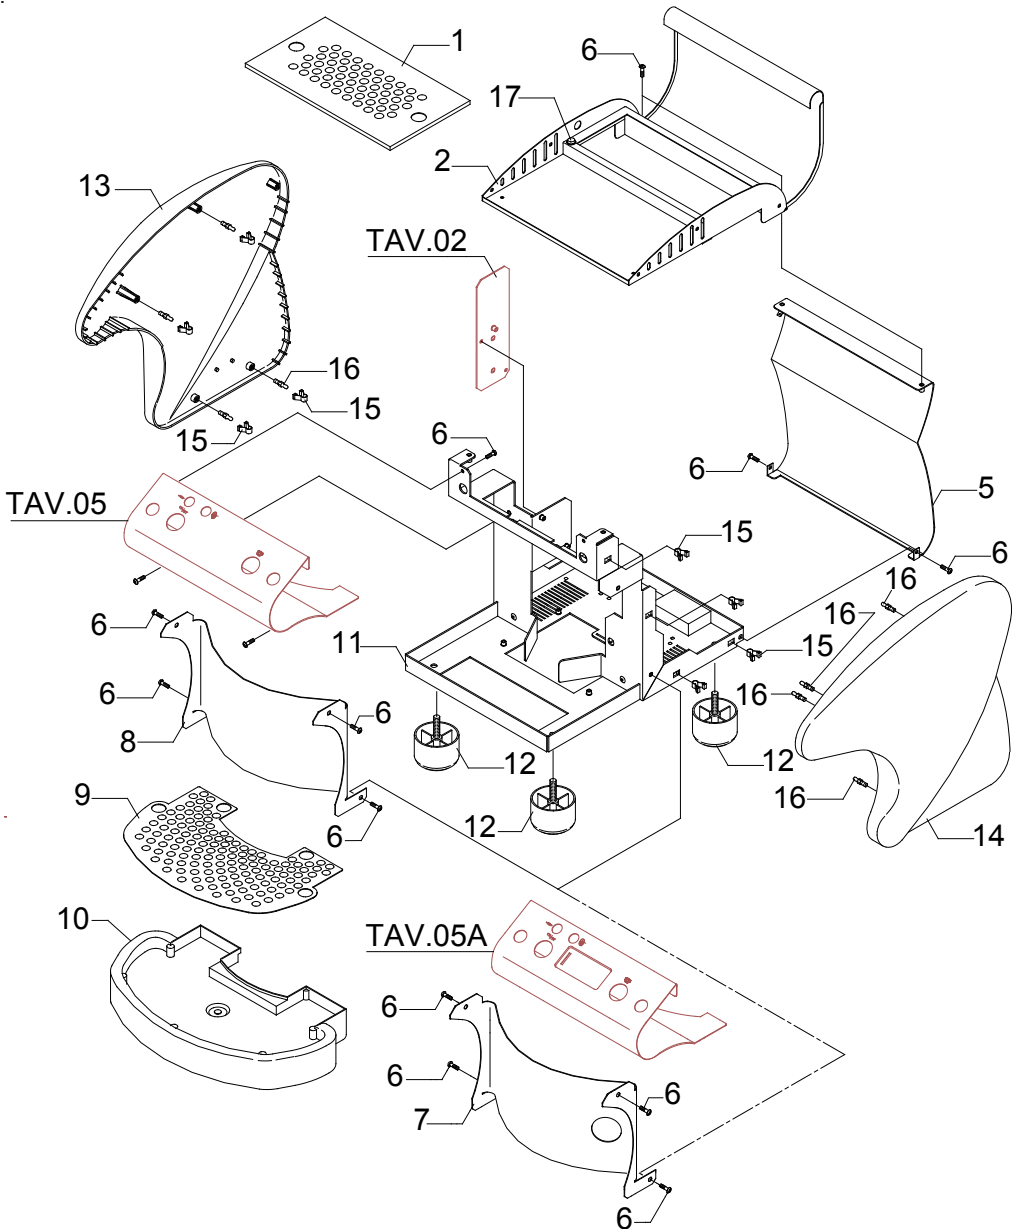

BZ02

BEZZERA

Dal 1901

COD. 9942001.10

REV.00

TABLE 1
Mod. S PM - S DE

TABLE 1A
Mod. R PM - R DE

TABLE 2
Mod. S PM - R PM

TABLE 3A (from 01.10.08)
Mod. S DE - R DE

	POS	CODE	DESCRIPTION	
TABLE 4 (up to 30.09.08) Mod. S PM - R PM - S DE - R DE	1	7452511	DRAIN VALVE (NEW)	
	3	7496010	OR GASKET (ONLY FOR OLD VALVE)	
	6	5225277	FITTING 1/8" G CONIC	
	7	5302006TP	STRAIGHT FITTING 1/8" G X M12	
	8	5265804	LEVEL PROBE 1GR D3 X 110 X 6.3	
	9	5225205	STRAIGHT FITTING M10 OT	
	10	5192001	PROBE SHEATH D8 X 45 HOLE D3 PTFE	
	11	5225209TP	STRAIGHT FITTING 1/4" G X M10 OT	
	19	5265811	LEVEL PROBE D3X160X4.8	
	20	5320503.01BL	ASSEMBLY BOILER POLISHED	
	21	7496040	OR GASKET D73 X 3 VITON	
	22	5721007	HEATING ELEMENT V100 W1200	
	22	5721128TP	HEATING ELEMENT V110/120 W1200	
	22	5722239TP	HEATING ELEMENT 220/240V W1100-1300	
	23	7816422	SCREW TE M6X14 UNI 5739 OT	
	24	7634813	THERMIC SAFETY DEVICE 250V 115°C	
	25	7826402	SCREW TE M4X16 UNI 5739 OT	
	26	7825003	WASHER D5X1 UNI 6592 OT	
	27	7822603	NUT M4	
	29	7615003	FASTON 45° HOLE D4.3	
	30	7814001	WASHER Ø 4	
	31	7816409	SCREW TE M4X8 UNI 5739 A2	
	33	7452509.02	SAFETY VALVE	
	34	5192301	SUCTION HOSE D6 L=130MM PTFE	
	35	5037812LW	SQUARE FOR BOILER SUPPORT	

TABLE 6A (from 14.04.06)
Mod. S DE

TABLE 7
Mod. S PM - S DE

TABLE 7A
Mod. S PM - S DE

	POS	CODE	DESCRIPTION
TABLE 8 (up to 08.07.06) Mod. S PM	1	5302016	STRAIGHT FITTING 1/8"G X M12 H29 OT
	2	5471506	CALIBRATED SPRING D1 H26 AISI 302
	3	5222201	SPACER D16X12.2 H6.7 OT
	4	5224609	GASKET-HOLDER D5.3
	5	5493001	GASKET D8 X 4 EPT 70SH
	6	5283027	SURPRESSION VALVE BODY
	7	5224610	GASKET-HOLDER D6.2
	8	5471505	CALIBRATED SPRING D0.45 H22 AISI 302
	9	5302017TP	STRAIGHT FITTING M12 H26.5 OT
	10	5965036	ASSEMBLY SURPRESSION VALVE