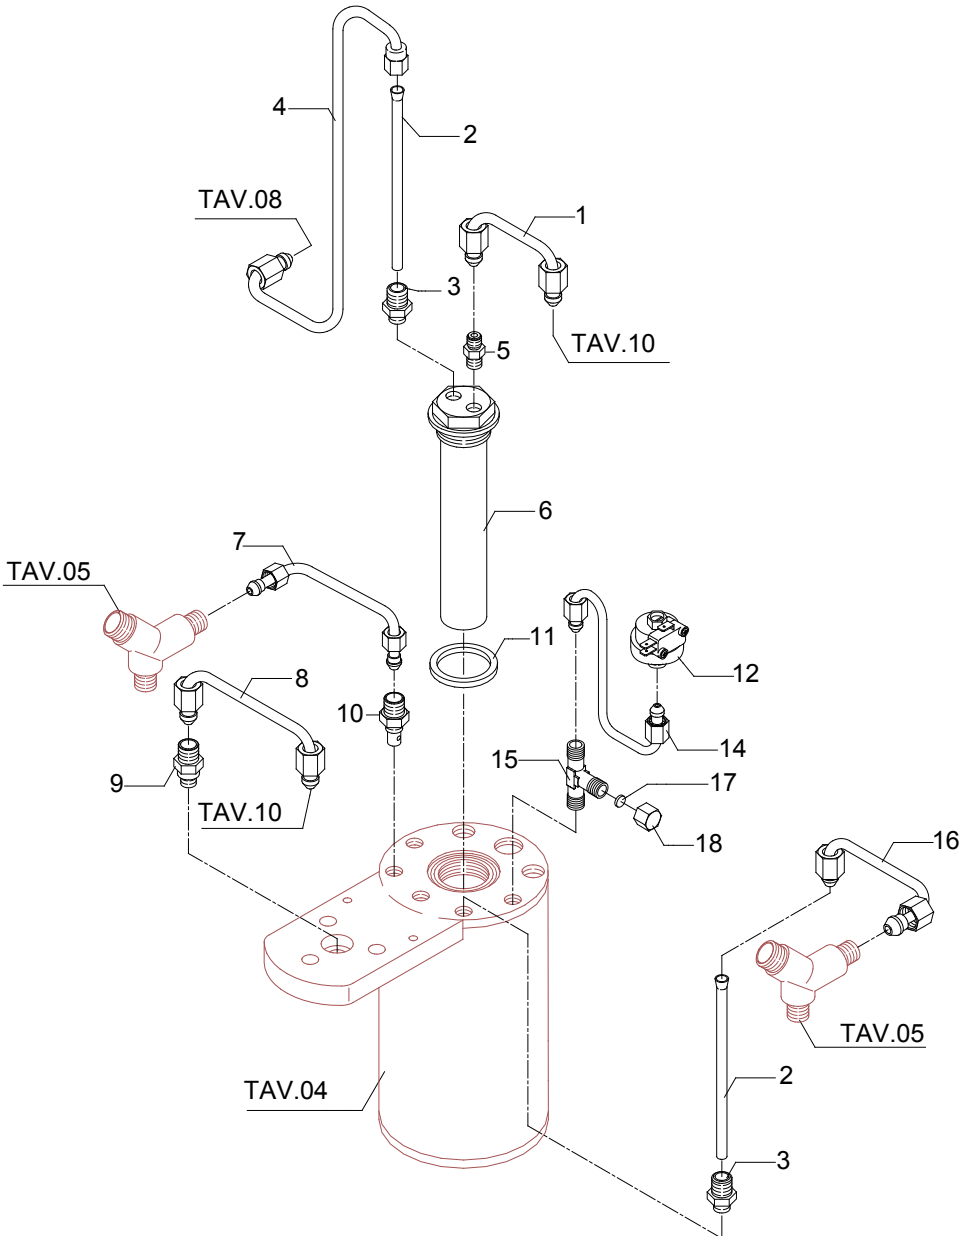

TABLE 3 (from 01.09.08)
Mod. S PM - R PM