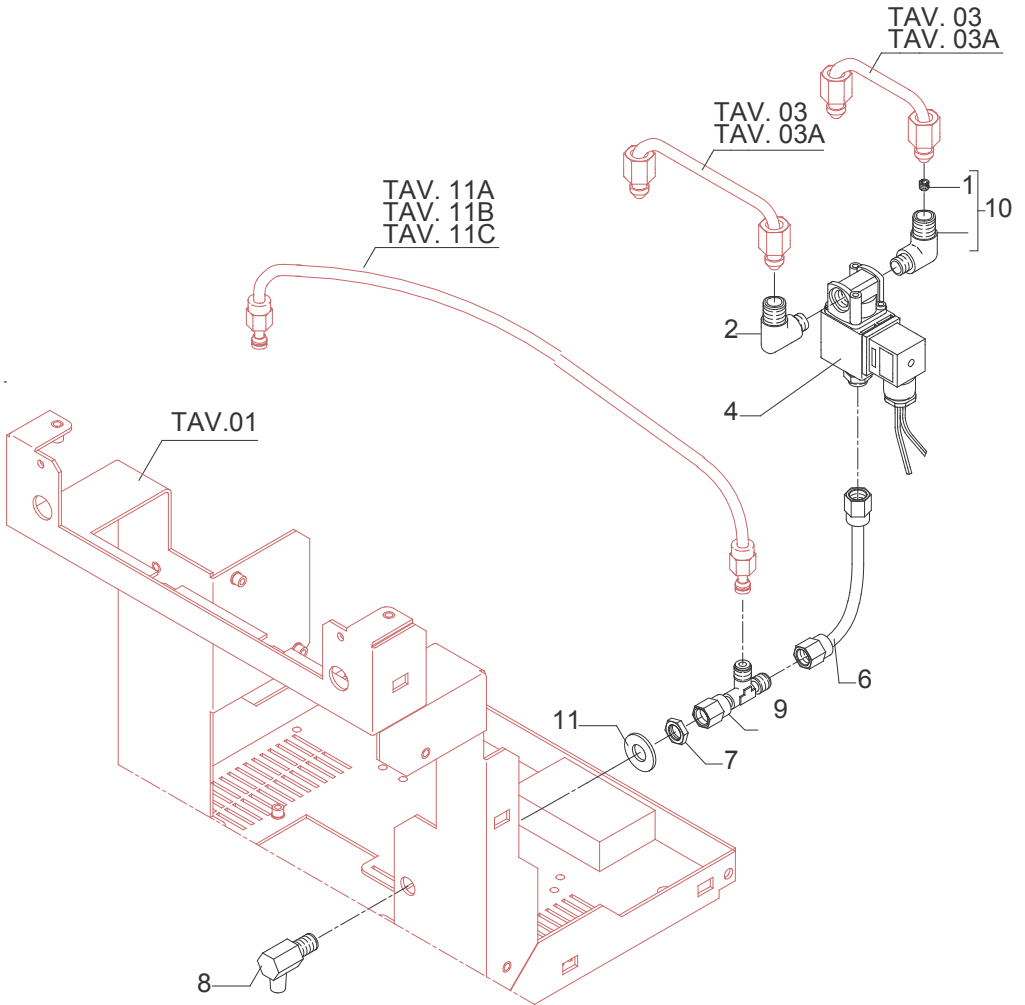

	POS	CODE	DESCRIPTION
TABLE 9 Mod. S PM - R PM - S DE - R PM	1	7816416	SCREW TE M6X12 UNI 5739 A2
	2	7804002	FAN WASHER D6 DIN 6798A
	3	7492003	GASKET D6.5
	4	7816001	SCREW TCEI M5X12 UNI5931 A2
	5	7496004	OR GASKET 139
	6	5280505TW	COUPLING RING WITH FLAT GASKET
	7	7493016	GASKET H 9,3 NBR 75SH
	8	5285501TP	SHOWER-HOLDER D57
	9	5470501	SHOWER D57 AISI 304
	10	7817001	SCREW TPS M5X16 A2

TABLE 10A (from 11.12.12)
Mod. R PM - S DE - R DE

TABLE 11
Mod. S PM

TABLE 11A Mod. R PM

POS	CODE	DESCRIPTION
1	5194526LL	SURPRESSION VALVE DRAIN HOSE (up to 30.09.08)
1	5194526.01LL	SURPRESSION VALVE DRAIN HOSE (from 01.10.08)
2	7304502LLTR	STRAIGHT FITTING 1/8" G WITH COUNTERSINK
3	5224002	STUD D8.5 X 17.5 OT
4	5302015	STRAIGHT FITTING 1/8" G OT
5	7496035	OR GASKET D4.2 X 1.9 VITON
6	5221844	NUT 1/8" G H3
7	5973055	ASSEMBLY BANJO UNION
8	7303001TR	UNION ELBOW 1/8" G
9	7630327	SOLENOID VALVE COIL 110V PARKER
9	7630328	SOLENOID VALVE COIL 220/230V PARKER
9	7630329	SOLENOID VALVE COIL 240V PARKER
10	7701111	SOLENOID VALVE 2 WAY 115V PARKER
10	7702310	SOLENOID VALVE 2 WAY 230V PARKER
10	7702409	SOLENOID VALVE 2 WAY 240V PARKER
12	5162157LL	BOILER LOAD HOSE
13	5301504TR	UNION ELBOW 1/8" G X M12
14	7492004	GASKET D8.5 X 4.2 X 1.5
15	7200501	FLEXIBLE HOSE 1/8" G L=240MM
16	5965038	ASSEMBLY CHECK VALVE
17	5223004	JET M6 X 6 HOLE D1