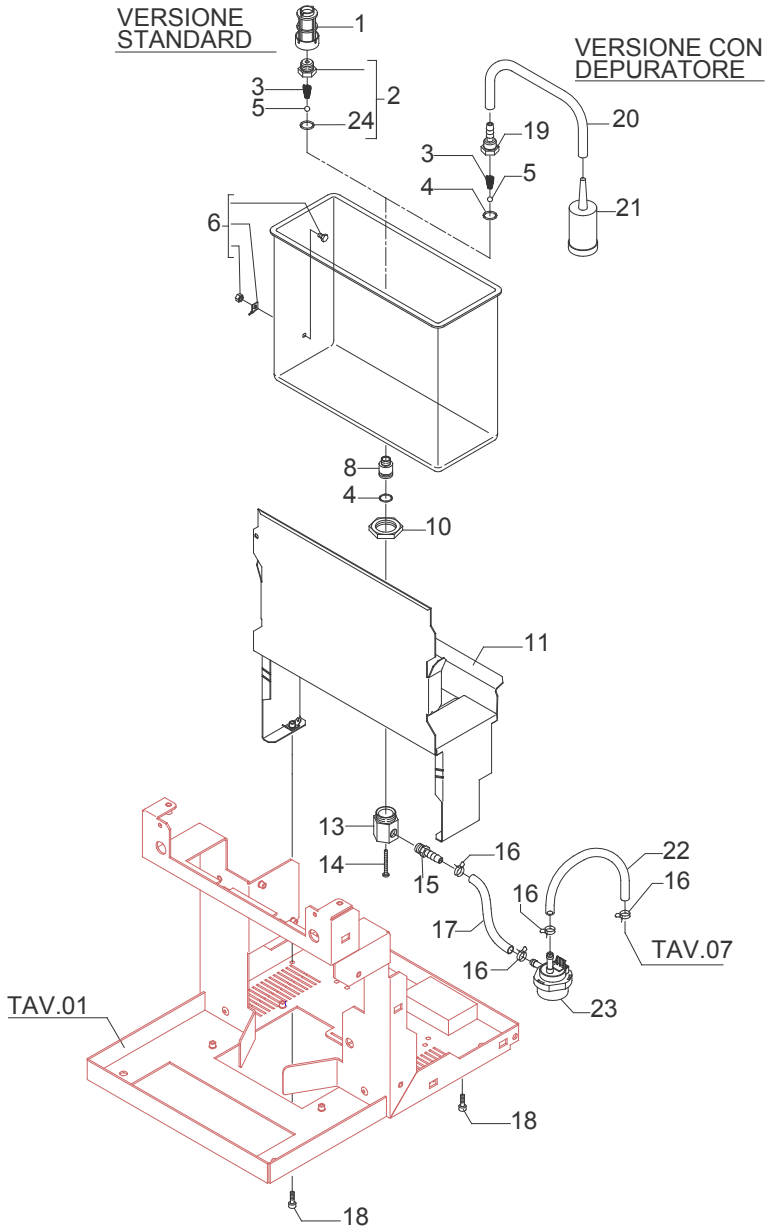

TABLE 5A
Mod. S DE - R DE

	POS	CODE	DESCRIPTION
TABLE 5A Mod. S DE - R DE	48	5966531R	ASSEMBLY COMPLETE WATER HOSE

TABLE 5A
Mod. S DE - R DE

TABLE 6 (up to 13.04.06)
Mod. S PM

TABLE 6 (from 14.04.06)
Mod. S PM

TABLE 6A (up to 13.04.06)
Mod. S DE

	POS	CODE	DESCRIPTION	
TABLE 6A (from 14.04.06) Mod. S DE	1	7374002	FILTER 1/4"G H43,5 PLASTIC	
	2	5225401	REDUCTION GEAR 1/4"G X M10 WITH GASKET	
	3	5471521.01	COUPLING SPRING	
	4	7496076	OR GASKET 112 EPDM 70SH	
	5	5471509	BALL 7/32" AISI 304	
	6	7373006.01LL	TANK	
	8	5224617	GASKET-HOLDER D14.5 X 25 OT	
	10	5221830	NUT M20 H5 OT	
	11	5963009.03	ASSEMBLY TANK SUPPORT	
	13	5225228	FITTING M20 H28.5 OT	
	14	7826206	SCREW TCI M3X30 UNI 6107 OT	
	15	5225246	FITTING 1/8"G CONIC ES.10 H33 OT	
	16	7611512	CLAMP	
	17	5194570	CRISTAL HOSE D5 X 8 L= 150MM	
	18	7816009	SCREW TCEI M4X10	
	19	5224409	RUBBER-HOLDER D7,5	
	20	5194540	HOSE 8X5 L= 300 SILICONE	
	21	7374012.01	FILTER	
	22	5194569	CRISTAL HOSE D5 X 8 L= 135MM	
	23	7431002	FLOW METER	
	24	7496076	OR GASKET 112 EPDM 70SH (up to 15.04.2006)	
	24	7496073	OR GASKET 115 EP856 (from 16.04.2006)	
	25	7812601	NUT M4 STAINLESS STEEL	
	26	7374004	WASHER D4 NYLON	
	27	7819908	SCREW TTEI M4X8	
	28	5471535	TANK SUPPORT SHAPED SPRING	
	29	7809806	SCREW TC M 3,5X8 PLASTITE	
	30	5963070.01	ASSEMBLY TANK WITH FILTER	
	31	5963071.01	ASSEMBLY TANK WITH RUBBER-HOLDER	

TABLE 6A (from 14.04.06)
Mod. S DE

TABLE 7
Mod. S PM - S DE

TABLE 7A
Mod. S PM - S DE

	POS	CODE	DESCRIPTION
TABLE 8 (up to 08.07.06) Mod. S PM	1	5302016	STRAIGHT FITTING 1/8"G X M12 H29 OT
	2	5471506	CALIBRATED SPRING D1 H26 AISI 302
	3	5222201	SPACER D16X12.2 H6.7 OT
	4	5224609	GASKET-HOLDER D5.3
	5	5493001	GASKET D8 X 4 EPT 70SH
	6	5283027	SURPRESSION VALVE BODY
	7	5224610	GASKET-HOLDER D6.2
	8	5471505	CALIBRATED SPRING D0.45 H22 AISI 302
	9	5302017TP	STRAIGHT FITTING M12 H26.5 OT
	10	5965036	ASSEMBLY SURPRESSION VALVE