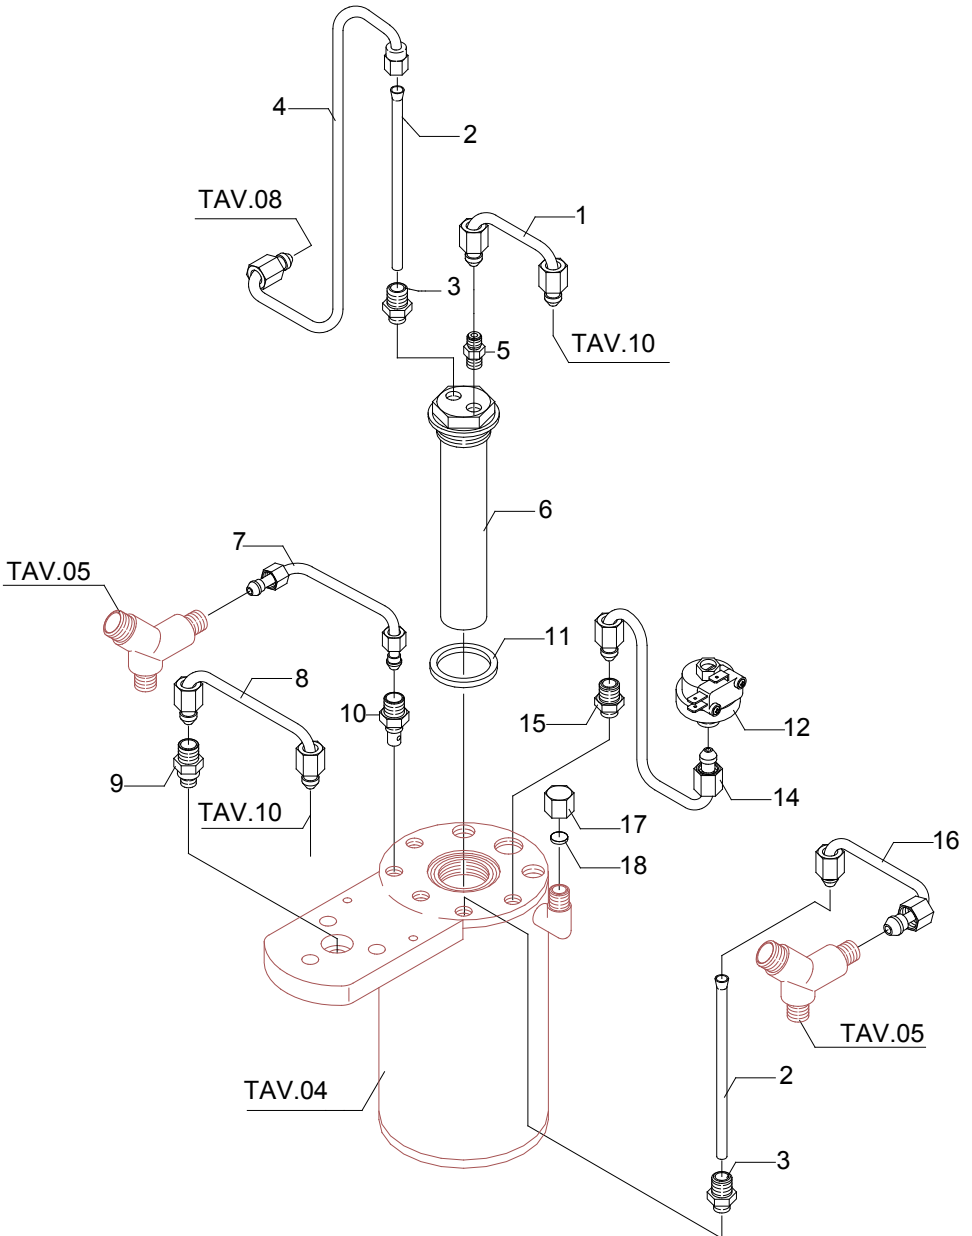

TABLE 3 (up to 30.09.08)
Mod. S PM - R PM