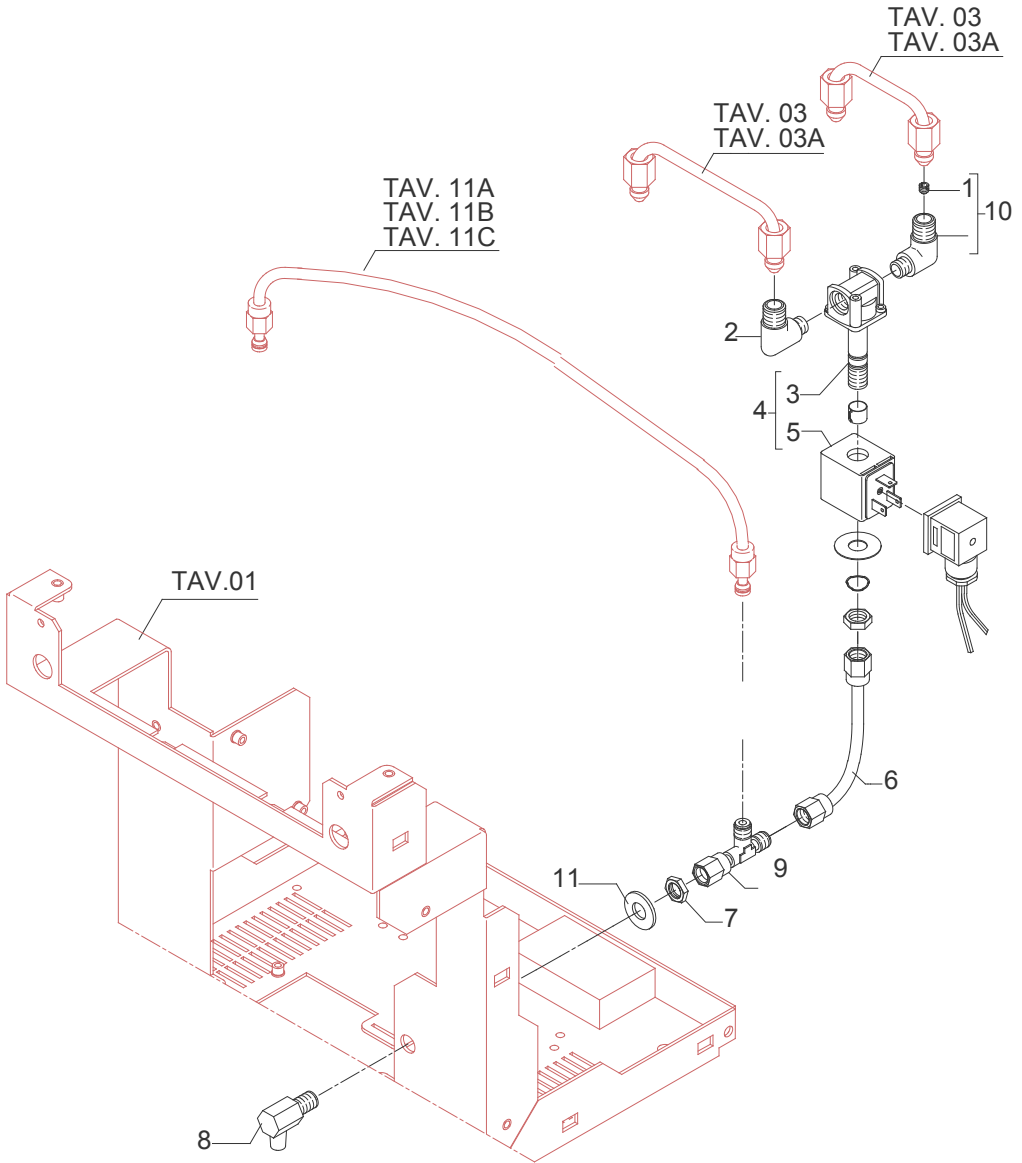

TABLE 10A (up to 24.03.09)
Mod. R PM - S DE - R DE