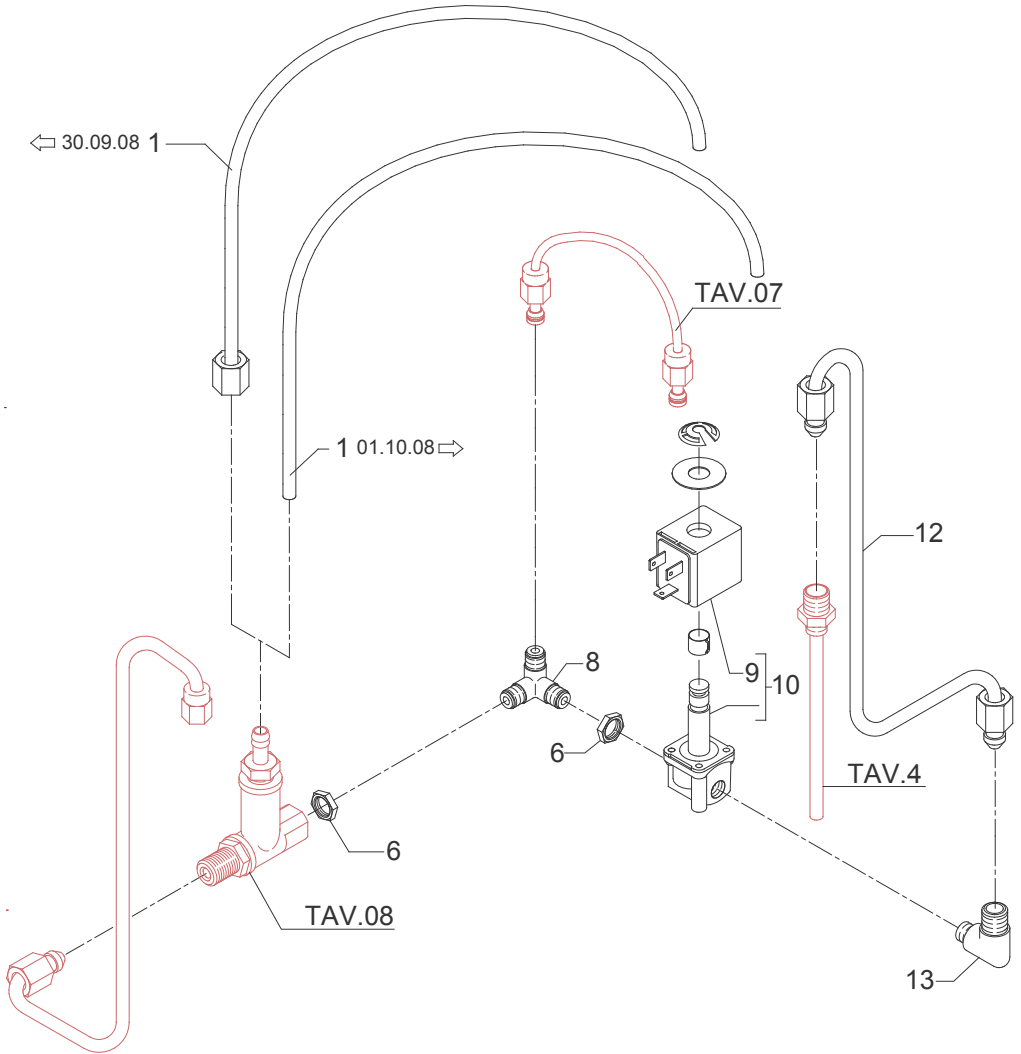

	POS	CODE	DESCRIPTION
TABLE 9 Mod. S PM - R PM - S DE - R PM	1	7816416	SCREW TE M6X12 UNI 5739 A2
	2	7804002	FAN WASHER D6 DIN 6798A
	3	7492003	GASKET D6.5
	4	7816001	SCREW TCEI M5X12 UNI5931 A2
	5	7496004	OR GASKET 139
	6	5280505TW	COUPLING RING WITH FLAT GASKET
	7	7493016	GASKET H 9,3 NBR 75SH
	8	5285501TP	SHOWER-HOLDER D57
	9	5470501	SHOWER D57 AISI 304
	10	7817001	SCREW TPS M5X16 A2

TABLE 10A (from 11.12.12)
Mod. R PM - S DE - R DE

TABLE 11
Mod. S PM

TABLE 11A Mod. R PM

POS	CODE	DESCRIPTION
1	5194526LL	SURPRESSION VALVE DRAIN HOSE (up to 30.09.08)
1	5194526.01LL	SURPRESSION VALVE DRAIN HOSE (from 01.10.08)
2	7304502LLTR	STRAIGHT FITTING 1/8" G WITH COUNTERSINK
3	5224002	STUD D8.5 X 17.5 OT
4	5302015	STRAIGHT FITTING 1/8" G OT
5	7496035	OR GASKET D4.2 X 1.9 VITON
6	5221844	NUT 1/8" G H3
7	5973055	ASSEMBLY BANJO UNION
8	7303001TR	UNION ELBOW 1/8" G
9	7630327	SOLENOID VALVE COIL 110V PARKER
9	7630328	SOLENOID VALVE COIL 220/230V PARKER
9	7630329	SOLENOID VALVE COIL 240V PARKER
10	7701111	SOLENOID VALVE 2 WAY 115V PARKER
10	7702310	SOLENOID VALVE 2 WAY 230V PARKER
10	7702409	SOLENOID VALVE 2 WAY 240V PARKER
12	5162157LL	BOILER LOAD HOSE
13	5301504TR	UNION ELBOW 1/8" G X M12
14	7492004	GASKET D8.5 X 4.2 X 1.5
15	7200501	FLEXIBLE HOSE 1/8" G L=240MM
16	5965038	ASSEMBLY CHECK VALVE
17	5223004	JET M6 X 6 HOLE D1