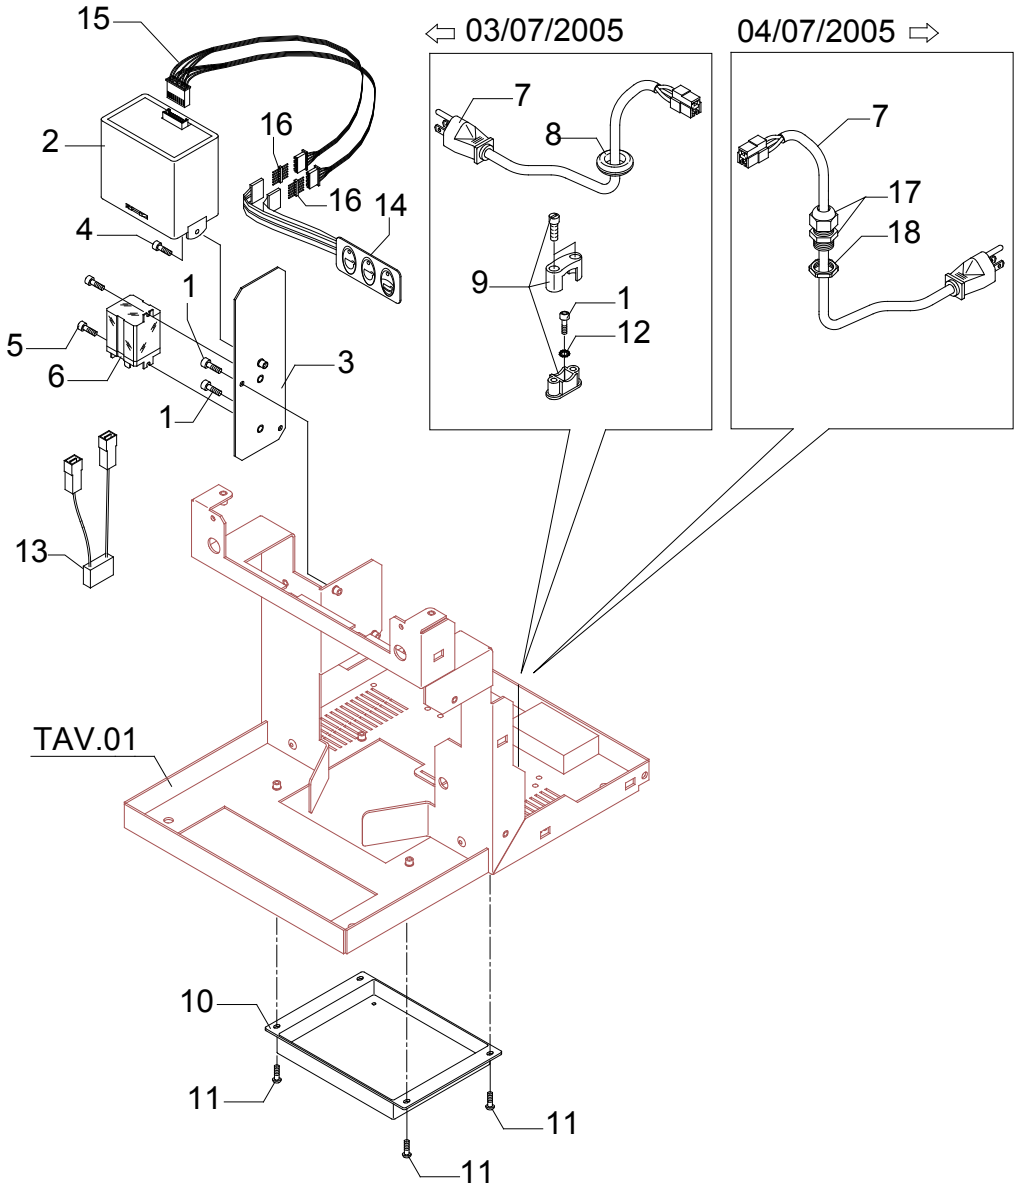

TABLE 2A
Mod. S DE - R DE