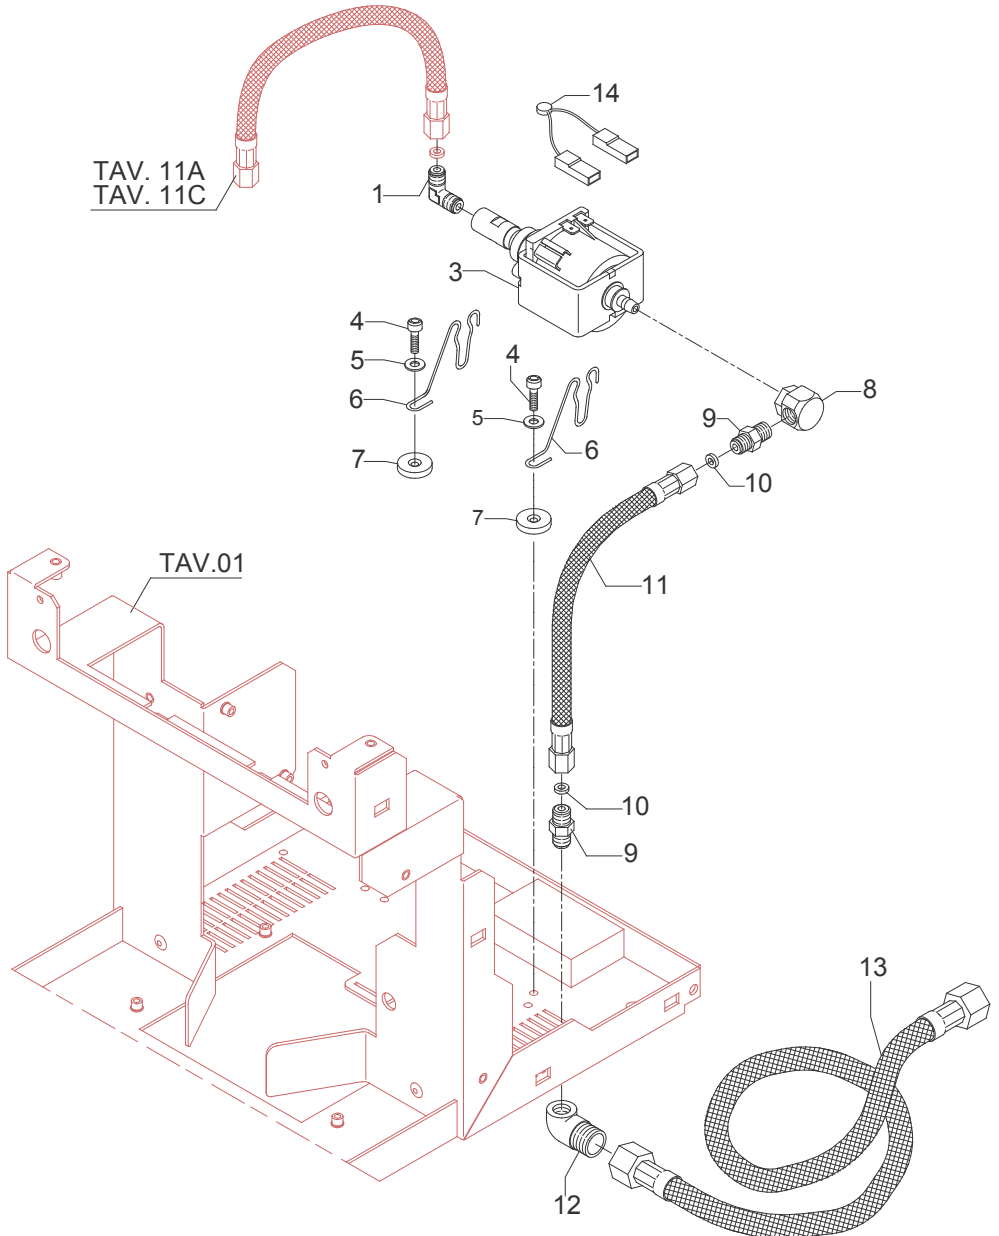

TABLE 6A (up to 13.04.06)
Mod. S DE

	POS	CODE	DESCRIPTION	
TABLE 6A (from 14.04.06) Mod. S DE	1	7374002	FILTER 1/4"G H43,5 PLASTIC	
	2	5225401	REDUCTION GEAR 1/4"G X M10 WITH GASKET	
	3	5471521.01	COUPLING SPRING	
	4	7496076	OR GASKET 112 EPDM 70SH	
	5	5471509	BALL 7/32" AISI 304	
	6	7373006.01LL	TANK	
	8	5224617	GASKET-HOLDER D14.5 X 25 OT	
	10	5221830	NUT M20 H5 OT	
	11	5963009.03	ASSEMBLY TANK SUPPORT	
	13	5225228	FITTING M20 H28.5 OT	
	14	7826206	SCREW TCI M3X30 UNI 6107 OT	
	15	5225246	FITTING 1/8"G CONIC ES.10 H33 OT	
	16	7611512	CLAMP	
	17	5194570	CRISTAL HOSE D5 X 8 L= 150MM	
	18	7816009	SCREW TCEI M4X10	
	19	5224409	RUBBER-HOLDER D7,5	
	20	5194540	HOSE 8X5 L= 300 SILICONE	
	21	7374012.01	FILTER	
	22	5194569	CRISTAL HOSE D5 X 8 L= 135MM	
	23	7431002	FLOW METER	
	24	7496076	OR GASKET 112 EPDM 70SH (up to 15.04.2006)	
	24	7496073	OR GASKET 115 EP856 (from 16.04.2006)	
	25	7812601	NUT M4 STAINLESS STEEL	
	26	7374004	WASHER D4 NYLON	
	27	7819908	SCREW TTEI M4X8	
	28	5471535	TANK SUPPORT SHAPED SPRING	
	29	7809806	SCREW TC M 3,5X8 PLASTITE	
	30	5963070.01	ASSEMBLY TANK WITH FILTER	
	31	5963071.01	ASSEMBLY TANK WITH RUBBER-HOLDER	

TABLE 6A (from 14.04.06)
Mod. S DE

TABLE 7
Mod. S PM - S DE

TABLE 7A
Mod. S PM - S DE

	POS	CODE	DESCRIPTION
TABLE 8 (up to 08.07.06) Mod. S PM	1	5302016	STRAIGHT FITTING 1/8"G X M12 H29 OT
	2	5471506	CALIBRATED SPRING D1 H26 AISI 302
	3	5222201	SPACER D16X12.2 H6.7 OT
	4	5224609	GASKET-HOLDER D5.3
	5	5493001	GASKET D8 X 4 EPT 70SH
	6	5283027	SURPRESSION VALVE BODY
	7	5224610	GASKET-HOLDER D6.2
	8	5471505	CALIBRATED SPRING D0.45 H22 AISI 302
	9	5302017TP	STRAIGHT FITTING M12 H26.5 OT
	10	5965036	ASSEMBLY SURPRESSION VALVE