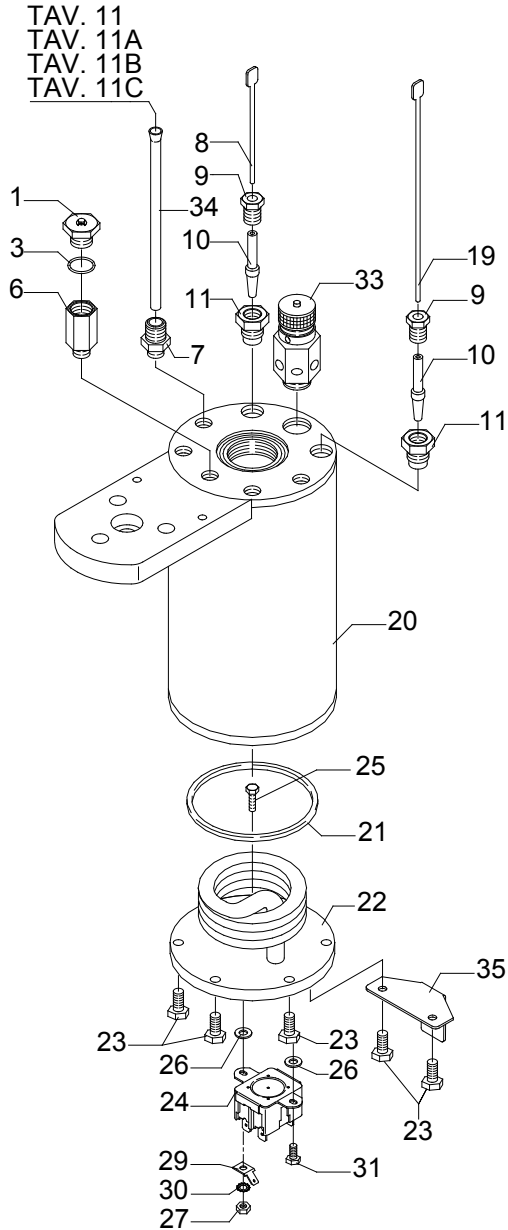

TABLE 4 (from 01.10.08)
Mod. S PM - R PM - S DE - R DE

	POS	CODE	DESCRIPTION
TABLE 5 Mod. S PM - R PM	1	5373918	STEAM PLUG BLUE
	1	5373919	STEAM PLUG GREY
	2	7826202	SCREW TCI M5X10 UNI 6107 OT
	3	7804002	FAN WASHER D6 DIN 6798A
	4	5373917	WATER PLUG BLUE
	4	5373920	WATER PLUG GREY
	5	5221868	NUT 3/8"G H12.5 OT
	6	7633304	ROUND GREEN SWITCH
	7	7633610	GREEN LAMP 110/240V
	8	7633609	ORANGE LAMP 110/240V
	9	7633303	ROUND YELLOW SWITCH
	10	5221869	WASHER D14 X 20 X 1.5 COPPER
	11	5960504	SHAFT
	12	7496001	OR GASKET D7.6 X 2.62 VITON
	13	5493001	GASKET D8 X 4 EPT 70SH
	14	5283038	TAP BODY 3/8"G X M13 OT
	15	5221801	NUT M13 H4 OT
	16	7496037	OR GASKET D6 X 2 VITON
	17	5163133CM	STEAM HOSE CHROMED (STANDARD)
	17	5163017CM	STEAM HOSE CHROMED
	18	5494001	GASKET D8.5 X 5 X 3.2 PTFE
	19	5226602	STEAM HOSE TERMINAL CHROMED
	20	5163134CM	WATER HOSE CHROMED
	23	5966517	COMPLETE STEAM HOSE (STANDARD)
	23	5966503	COMPLETE STEAM HOSE
	25	5225226CM	STRAIGHT FITTING M22 X 1 H25 OT CHROMED
	26	5493003	GASKET D20.5X15 H1.5 NBR 70SH
	27	5226601TW	WATER HOSE TERMINAL M22 CHROMED
	28	5966518	COMPLETE WATER HOSE
	29	5974028.01	COMPLETE STEAM/WATER TAP
	30	7371001	INSULATING
	31	5371807	SWITCH KNOB D42 BLUE
	31	5371806	SWITCH KNOB D42 GREY
	32	5074379SG	WORKING FRONTAL PANEL PM
	33	5302044	REDUCTION GEAR M/F 3/8" M13X1 OT
	34	7496072	OR GASKET 121
	35	5471532	SPRING
	36	5190501	COMPLETE CUP
	37	7496073	OR GASKET 115 EP856
	38	5221872TW	NUT 3/8"G
	39	5163151CM	STEAM HOSE LI90 WITH ARTICULATION CHROMED
	40	5494001	GASKET D8.5 X 5 X 3.2 PTFE
	41	5226602	STEAM HOSE TERMINAL
	42	5966532R	ASSEMBLY COMPLETE STEAM HOSE
43	5225607TW	WATER HOSE CHROMED	
44	7496003	OR GASKET 108 VITON