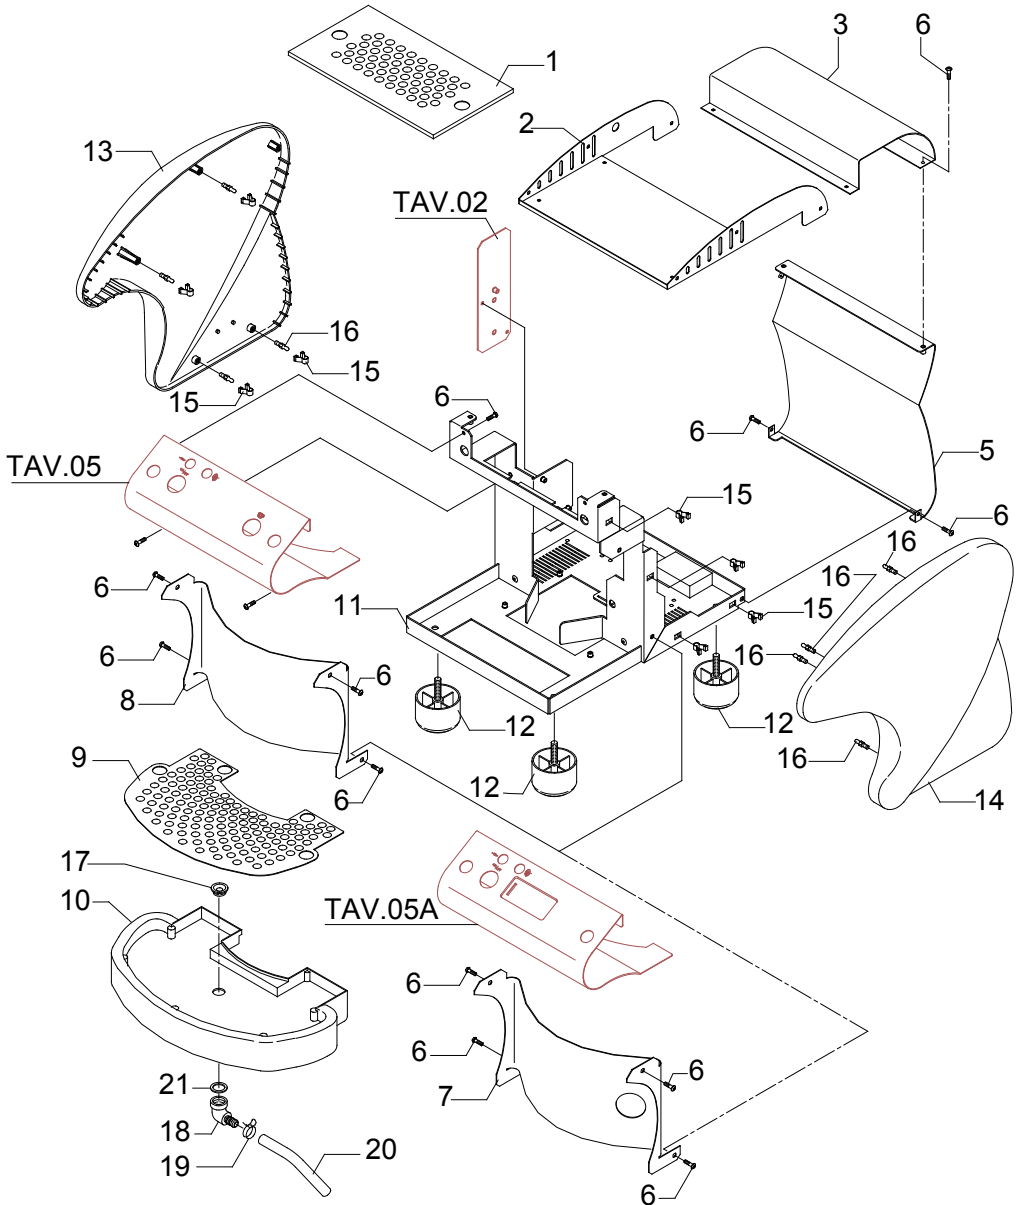

BZ02

BEZZERA

Dal 1901

COD. 9942001.10

REV.00

TABLE 1
Mod. S PM - S DE

TABLE 1A
Mod. R PM - R DE

TABLE 2
Mod. S PM - R PM

TABLE 3A (from 01.10.08)
Mod. S DE - R DE

	POS	CODE	DESCRIPTION	
TABLE 4 (up to 30.09.08) Mod. S PM - R PM - S DE - R DE	1	7452511	DRAIN VALVE (NEW)	
	3	7496010	OR GASKET (ONLY FOR OLD VALVE)	
	6	5225277	FITTING 1/8" G CONIC	
	7	5302006TP	STRAIGHT FITTING 1/8" G X M12	
	8	5265804	LEVEL PROBE 1GR D3 X 110 X 6.3	
	9	5225205	STRAIGHT FITTING M10 OT	
	10	5192001	PROBE SHEATH D8 X 45 HOLE D3 PTFE	
	11	5225209TP	STRAIGHT FITTING 1/4" G X M10 OT	
	19	5265811	LEVEL PROBE D3X160X4.8	
	20	5320503.01BL	ASSEMBLY BOILER POLISHED	
	21	7496040	OR GASKET D73 X 3 VITON	
	22	5721007	HEATING ELEMENT V100 W1200	
	22	5721128TP	HEATING ELEMENT V110/120 W1200	
	22	5722239TP	HEATING ELEMENT 220/240V W1100-1300	
	23	7816422	SCREW TE M6X14 UNI 5739 OT	
	24	7634813	THERMIC SAFETY DEVICE 250V 115°C	
	25	7826402	SCREW TE M4X16 UNI 5739 OT	
	26	7825003	WASHER D5X1 UNI 6592 OT	
	27	7822603	NUT M4	
	29	7615003	FASTON 45° HOLE D4.3	
	30	7814001	WASHER Ø 4	
	31	7816409	SCREW TE M4X8 UNI 5739 A2	
	33	7452509.02	SAFETY VALVE	
	34	5192301	SUCTION HOSE D6 L=130MM PTFE	
	35	5037812LW	SQUARE FOR BOILER SUPPORT	

TABLE 6A (from 14.04.06)
Mod. S DE

TABLE 7
Mod. S PM - S DE

TABLE 7A
Mod. S PM - S DE

	POS	CODE	DESCRIPTION
TABLE 8 (up to 08.07.06) Mod. S PM	1	5302016	STRAIGHT FITTING 1/8"G X M12 H29 OT
	2	5471506	CALIBRATED SPRING D1 H26 AISI 302
	3	5222201	SPACER D16X12.2 H6.7 OT
	4	5224609	GASKET-HOLDER D5.3
	5	5493001	GASKET D8 X 4 EPT 70SH
	6	5283027	SURPRESSION VALVE BODY
	7	5224610	GASKET-HOLDER D6.2
	8	5471505	CALIBRATED SPRING D0.45 H22 AISI 302
	9	5302017TP	STRAIGHT FITTING M12 H26.5 OT
	10	5965036	ASSEMBLY SURPRESSION VALVE