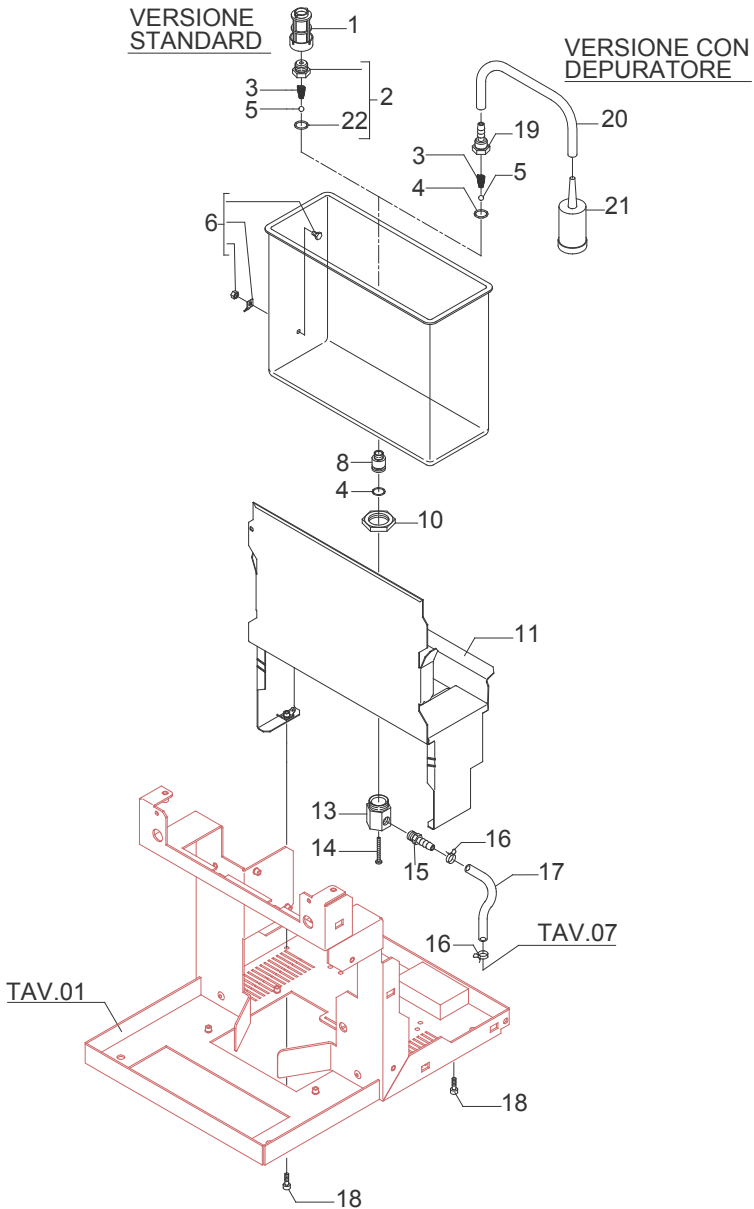

TABLE 5A
Mod. S DE - R DE

	POS	CODE	DESCRIPTION
TABLE 5A Mod. S DE - R DE	48	5966531R	ASSEMBLY COMPLETE WATER HOSE

TABLE 5A
Mod. S DE - R DE

TABLE 6 (up to 13.04.06)
Mod. S PM

TABLE 6 (from 14.04.06)
Mod. S PM

TABLE 6A (up to 13.04.06)
Mod. S DE

	POS	CODE	DESCRIPTION	
TABLE 6A (from 14.04.06) Mod. S DE	1	7374002	FILTER 1/4"G H43,5 PLASTIC	
	2	5225401	REDUCTION GEAR 1/4"G X M10 WITH GASKET	
	3	5471521.01	COUPLING SPRING	
	4	7496076	OR GASKET 112 EPDM 70SH	
	5	5471509	BALL 7/32" AISI 304	
	6	7373006.01LL	TANK	
	8	5224617	GASKET-HOLDER D14.5 X 25 OT	
	10	5221830	NUT M20 H5 OT	
	11	5963009.03	ASSEMBLY TANK SUPPORT	
	13	5225228	FITTING M20 H28.5 OT	
	14	7826206	SCREW TCI M3X30 UNI 6107 OT	
	15	5225246	FITTING 1/8"G CONIC ES.10 H33 OT	
	16	7611512	CLAMP	
	17	5194570	CRISTAL HOSE D5 X 8 L= 150MM	
	18	7816009	SCREW TCEI M4X10	
	19	5224409	RUBBER-HOLDER D7,5	
	20	5194540	HOSE 8X5 L= 300 SILICONE	
	21	7374012.01	FILTER	
	22	5194569	CRISTAL HOSE D5 X 8 L= 135MM	
	23	7431002	FLOW METER	
	24	7496076	OR GASKET 112 EPDM 70SH (up to 15.04.2006)	
	24	7496073	OR GASKET 115 EP856 (from 16.04.2006)	
	25	7812601	NUT M4 STAINLESS STEEL	
	26	7374004	WASHER D4 NYLON	
	27	7819908	SCREW TTEI M4X8	
	28	5471535	TANK SUPPORT SHAPED SPRING	
	29	7809806	SCREW TC M 3,5X8 PLASTITE	
	30	5963070.01	ASSEMBLY TANK WITH FILTER	
	31	5963071.01	ASSEMBLY TANK WITH RUBBER-HOLDER	

TABLE 6A (from 14.04.06)
Mod. S DE

TABLE 7
Mod. S PM - S DE

TABLE 7A
Mod. S PM - S DE

	POS	CODE	DESCRIPTION
TABLE 8 (up to 08.07.06) Mod. S PM	1	5302016	STRAIGHT FITTING 1/8"G X M12 H29 OT
	2	5471506	CALIBRATED SPRING D1 H26 AISI 302
	3	5222201	SPACER D16X12.2 H6.7 OT
	4	5224609	GASKET-HOLDER D5.3
	5	5493001	GASKET D8 X 4 EPT 70SH
	6	5283027	SURPRESSION VALVE BODY
	7	5224610	GASKET-HOLDER D6.2
	8	5471505	CALIBRATED SPRING D0.45 H22 AISI 302
	9	5302017TP	STRAIGHT FITTING M12 H26.5 OT
	10	5965036	ASSEMBLY SURPRESSION VALVE