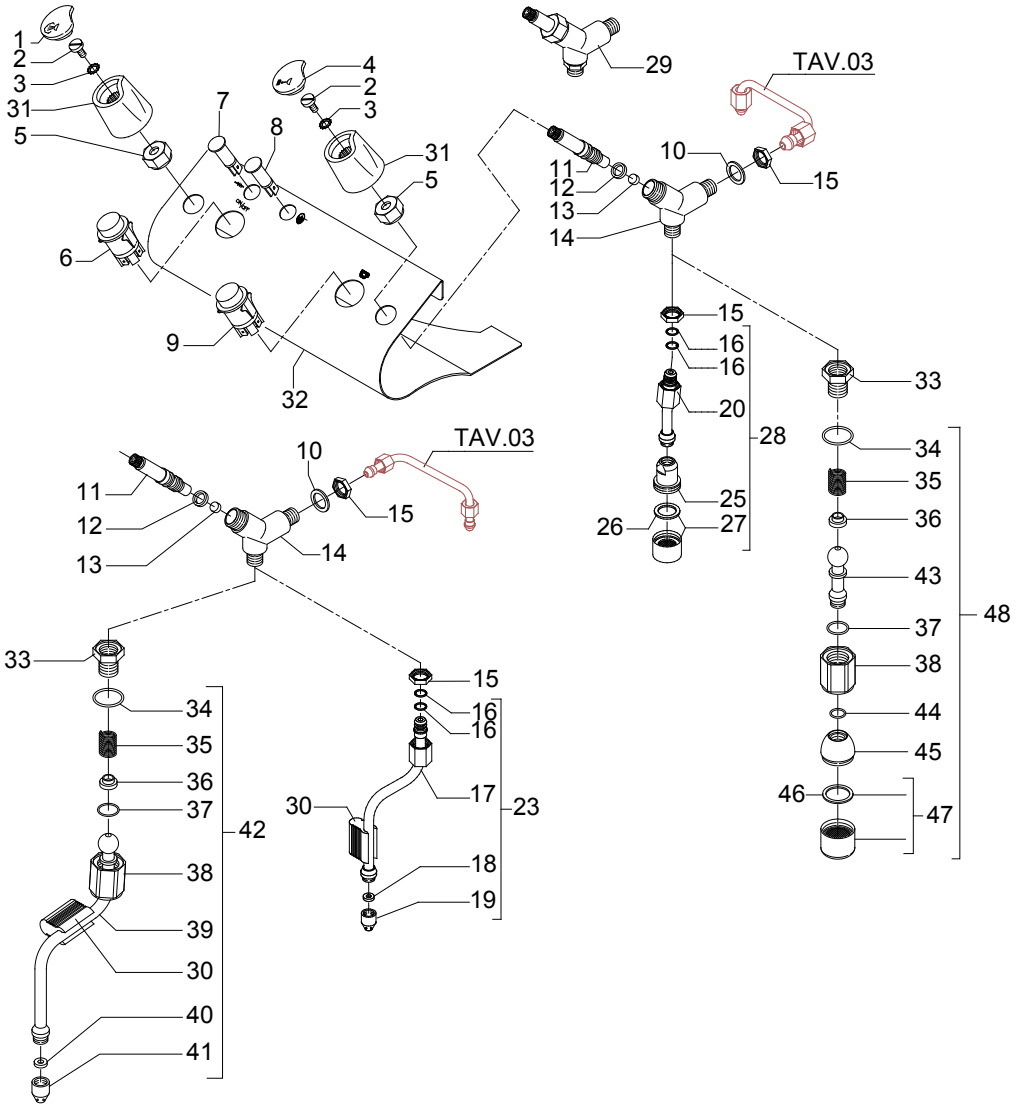

TABLE 5
Mod. S PM - R PM

TABLE 5
Mod. S PM - R PM

POS	CODE	DESCRIPTION	
TABLE 5A Mod. S DE - R DE	1	5373918	STEAM PLUG BLUE
	1	5373919	STEAM PLUG GREY
	2	7826202	SCREW TCI M5X10 UNI 6107 OT
	3	7804002	FAN WASHER D6 DIN 6798A
	4	5373917	WATER PLUG BLUE
	4	5373920	WATER PLUG GREY
	5	5221868	NUT 3/8"G H12.5 OT CHROMED
	6	7633304	ROUND GREEN SWITCH
	7	7633610	GREEN LAMP 110/240V
	8	7633609	ORANGE LAMP 110/240V
	10	5221869	WASHER D14 X 20 X 1.5 COPPER
	11	5960504	SHAFT
	12	7496001	OR GASKET D7.6 X 2.62 VITON
	13	5493001	GASKET D8 X 4 EPT 70SH
	14	5283038	TAP BODY 3/8"G X M13 OT
	15	5221801	NUT M13 H4 OT
	16	7496037	OR GASKET D6 X 2 VITON
	17	5163133CM	STEAM HOSE CHROMED
	18	5494001	GASKET D8.5 X 5 X 3.2 PTFE
	19	5226602	STEAM HOSE TERMINAL CHROMED
	20	5163134CM	WATER HOSE CHROMED
	23	5966517	COMPLETE STEAM HOSE
	25	5225226CM	STRAIGHT FITTING M22 X 1 H25 OT CHROMED
	26	5493003	GASKET D20.5X15 H1.5 NBR 70SH
	27	5226601TW	WATER HOSE TERMINAL M22 CHROMED
	28	5966518	COMPLETE WATER HOSE
	29	5974028.01	COMPLETE STEAM/WATER TAP
	30	7371001	INSULATING
	31	5371807	SWITCH KNOB D42 BLUE
	31	5371806	SWITCH KNOB D42 GREY
	32	5074381SG	WORKING FRONTAL PANEL DE
	33	5302044	REDUCTION GEAR M/F 3/8" M13X1 OT
	34	7496072	OR GASKET 121
	35	5471532	SPRING
	36	5190501	COMPLETE CUP
	37	7496073	OR GASKET 115 EP856
	38	5221872TW	NUT 3/8"G
	39	5163151CM	STEAM HOSE LI90 WITH ARTICULATION CHROMED
	40	5494001	GASKET D8.5 X 5 X 3.2 PTFE
	41	5226602	STEAM HOSE TERMINAL
	42	5966532R	ASSEMBLY COMPLETE STEAM HOSE
	43	5225607TW	WATER HOSE CHROMED
	44	7496003	OR GASKET 108 VITON
	45	5226610TW	WATER HOSE TERMINAL D23.5X18 OT CHROMED
	46	5493003	GASKET D20.5X15 H2 NBR 70SH
	47	5226601TW	WATER HOSE TERMINAL M22 CHROMED

TABLE 5A
Mod. S DE - R DE

	POS	CODE	DESCRIPTION
TABLE 5A Mod. S DE - R DE	48	5966531R	ASSEMBLY COMPLETE WATER HOSE

TABLE 5A
Mod. S DE - R DE

TABLE 6 (up to 13.04.06)
Mod. S PM

TABLE 6 (from 14.04.06)
Mod. S PM