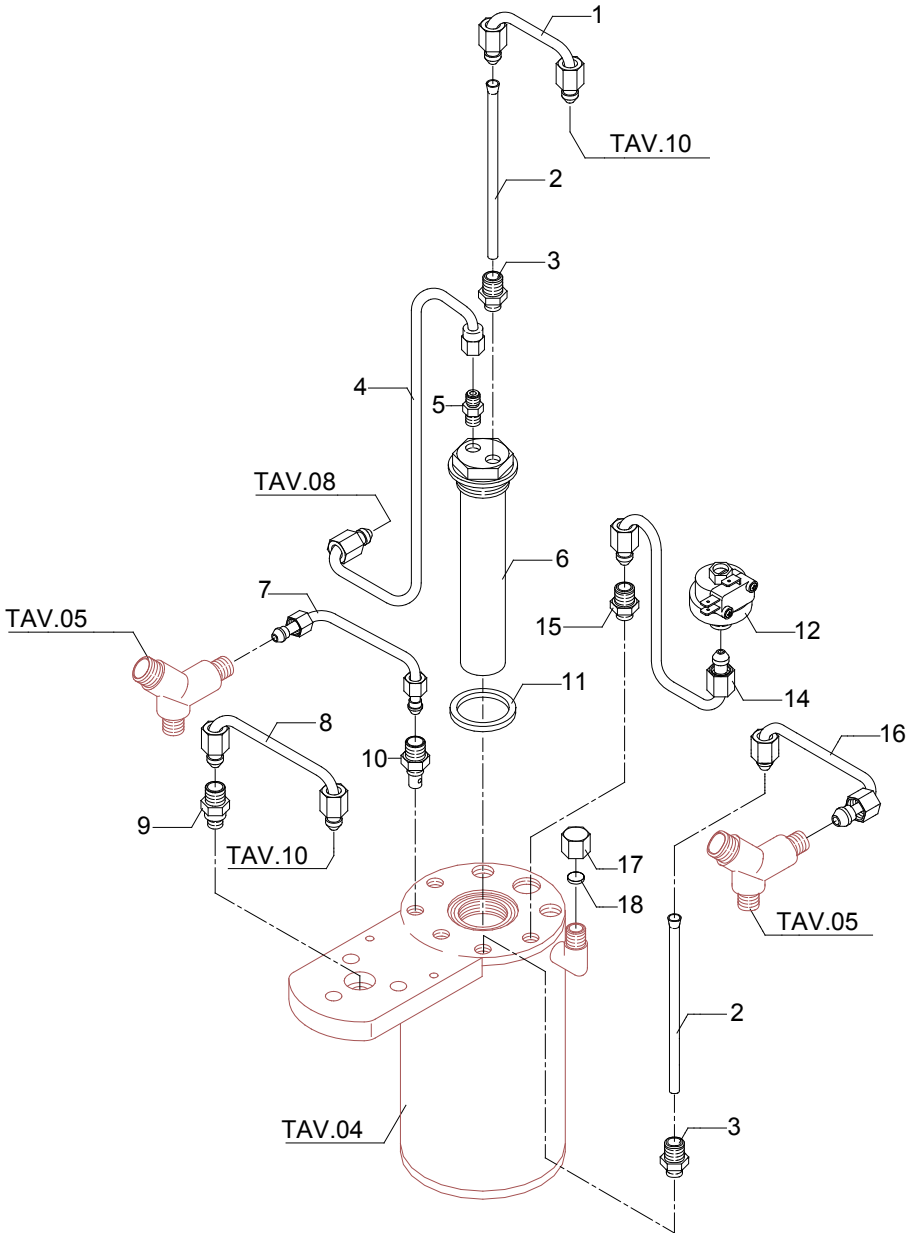

TABLE 3 (up to 22.02.06)
Mod. S PM - R PM