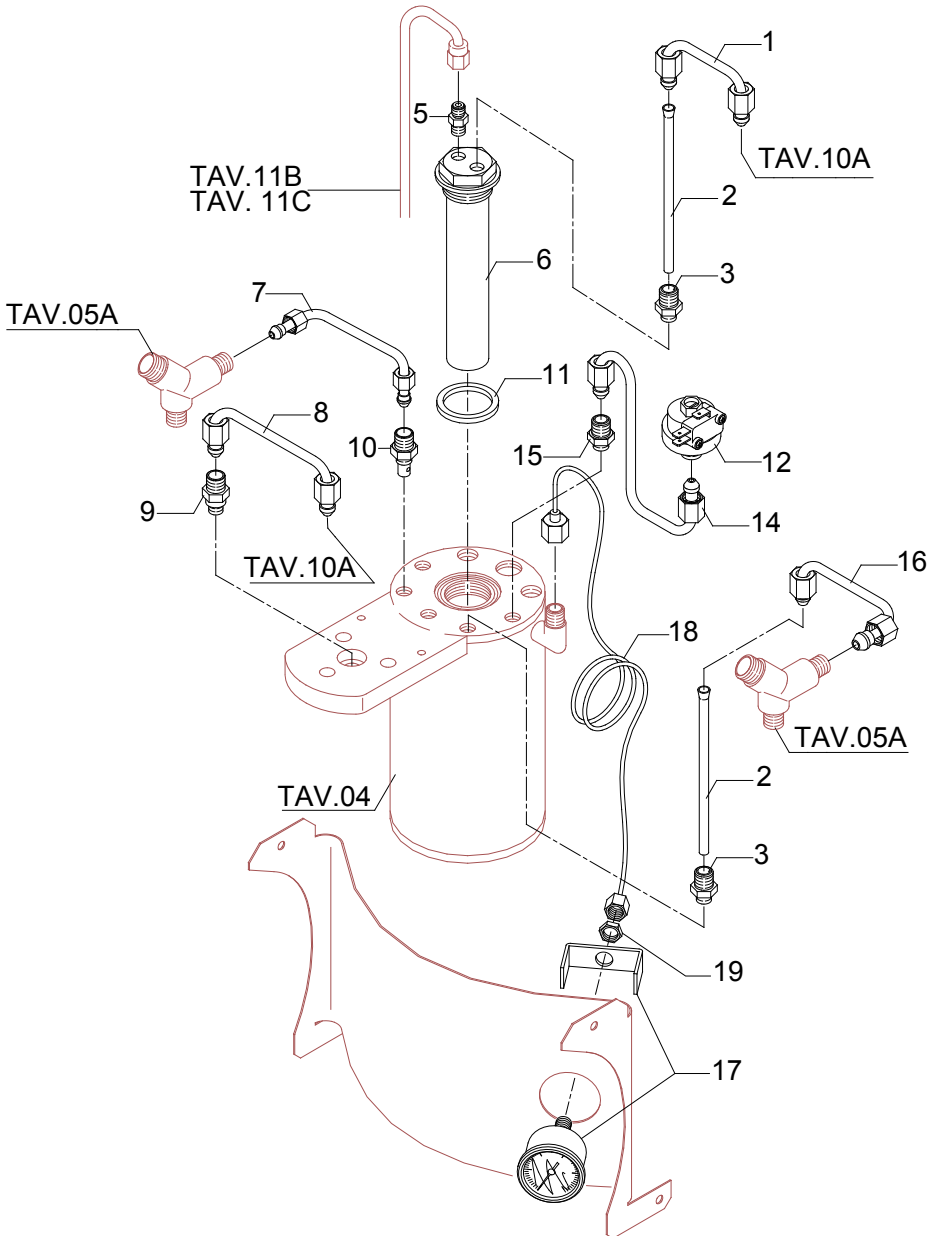

TABLE 3A (up to 22.02.06)
Mod. S DE - R DE