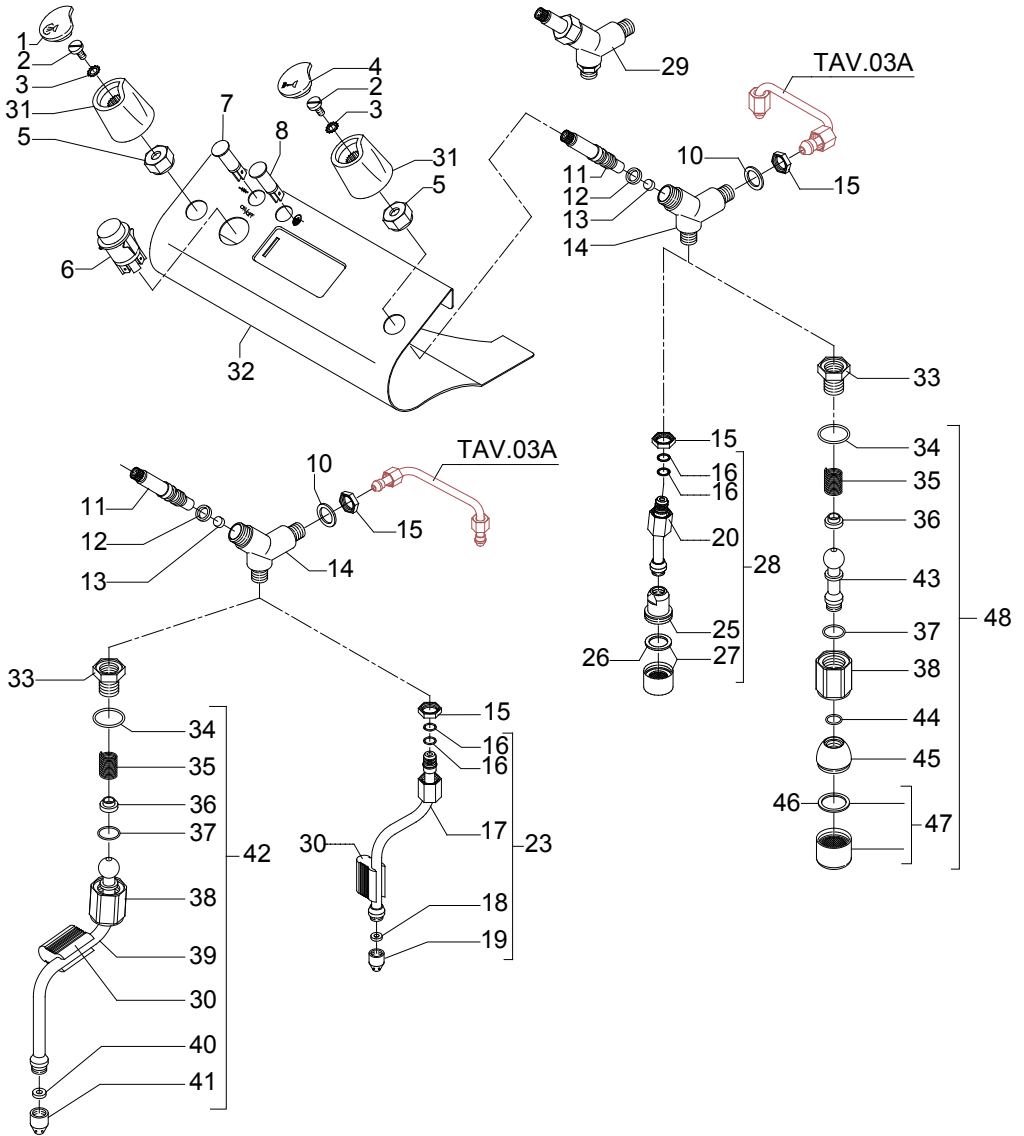

TABLE 5
Mod. S PM - R PM

TABLE 5
Mod. S PM - R PM

POS	CODE	DESCRIPTION	
TABLE 5A Mod. S DE - R DE	1	5373918	STEAM PLUG BLUE
	1	5373919	STEAM PLUG GREY
	2	7826202	SCREW TCI M5X10 UNI 6107 OT
	3	7804002	FAN WASHER D6 DIN 6798A
	4	5373917	WATER PLUG BLUE
	4	5373920	WATER PLUG GREY
	5	5221868	NUT 3/8"G H12.5 OT CHROMED
	6	7633304	ROUND GREEN SWITCH
	7	7633610	GREEN LAMP 110/240V
	8	7633609	ORANGE LAMP 110/240V
	10	5221869	WASHER D14 X 20 X 1.5 COPPER
	11	5960504	SHAFT
	12	7496001	OR GASKET D7.6 X 2.62 VITON
	13	5493001	GASKET D8 X 4 EPT 70SH
	14	5283038	TAP BODY 3/8"G X M13 OT
	15	5221801	NUT M13 H4 OT
	16	7496037	OR GASKET D6 X 2 VITON
	17	5163133CM	STEAM HOSE CHROMED
	18	5494001	GASKET D8.5 X 5 X 3.2 PTFE
	19	5226602	STEAM HOSE TERMINAL CHROMED
	20	5163134CM	WATER HOSE CHROMED
	23	5966517	COMPLETE STEAM HOSE
	25	5225226CM	STRAIGHT FITTING M22 X 1 H25 OT CHROMED
	26	5493003	GASKET D20.5X15 H1.5 NBR 70SH
	27	5226601TW	WATER HOSE TERMINAL M22 CHROMED
	28	5966518	COMPLETE WATER HOSE
	29	5974028.01	COMPLETE STEAM/WATER TAP
	30	7371001	INSULATING
	31	5371807	SWITCH KNOB D42 BLUE
	31	5371806	SWITCH KNOB D42 GREY
	32	5074381SG	WORKING FRONTAL PANEL DE
	33	5302044	REDUCTION GEAR M/F 3/8" M13X1 OT
	34	7496072	OR GASKET 121
	35	5471532	SPRING
	36	5190501	COMPLETE CUP
	37	7496073	OR GASKET 115 EP856
	38	5221872TW	NUT 3/8"G
	39	5163151CM	STEAM HOSE LI90 WITH ARTICULATION CHROMED
	40	5494001	GASKET D8.5 X 5 X 3.2 PTFE
	41	5226602	STEAM HOSE TERMINAL
	42	5966532R	ASSEMBLY COMPLETE STEAM HOSE
	43	5225607TW	WATER HOSE CHROMED
	44	7496003	OR GASKET 108 VITON
	45	5226610TW	WATER HOSE TERMINAL D23.5X18 OT CHROMED
	46	5493003	GASKET D20.5X15 H2 NBR 70SH
	47	5226601TW	WATER HOSE TERMINAL M22 CHROMED

TABLE 5A
Mod. S DE - R DE

	POS	CODE	DESCRIPTION
TABLE 5A Mod. S DE - R DE	48	5966531R	ASSEMBLY COMPLETE WATER HOSE

TABLE 5A
Mod. S DE - R DE

TABLE 6 (up to 13.04.06)
Mod. S PM

TABLE 6 (from 14.04.06)
Mod. S PM