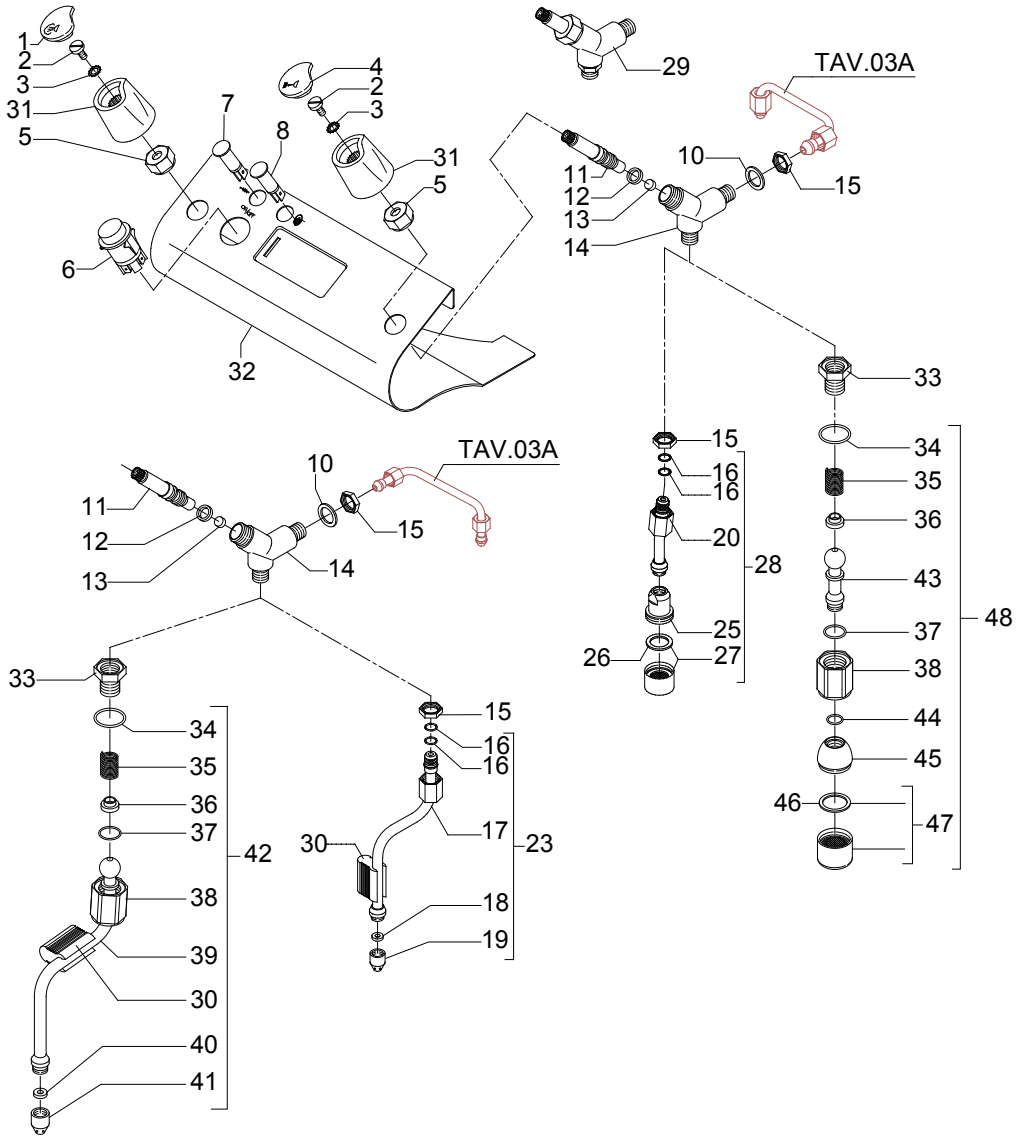

TABLE 5A
Mod. S DE - R DE

	POS	CODE	DESCRIPTION
TABLE 5A Mod. S DE - R DE	48	5966531R	ASSEMBLY COMPLETE WATER HOSE

TABLE 5A
Mod. S DE - R DE

TABLE 6 (up to 13.04.06)
Mod. S PM

TABLE 6 (from 14.04.06)
Mod. S PM

TABLE 6A (up to 13.04.06)
Mod. S DE

	POS	CODE	DESCRIPTION	
TABLE 6A (from 14.04.06) Mod. S DE	1	7374002	FILTER 1/4"G H43,5 PLASTIC	
	2	5225401	REDUCTION GEAR 1/4"G X M10 WITH GASKET	
	3	5471521.01	COUPLING SPRING	
	4	7496076	OR GASKET 112 EPDM 70SH	
	5	5471509	BALL 7/32" AISI 304	
	6	7373006.01LL	TANK	
	8	5224617	GASKET-HOLDER D14.5 X 25 OT	
	10	5221830	NUT M20 H5 OT	
	11	5963009.03	ASSEMBLY TANK SUPPORT	
	13	5225228	FITTING M20 H28.5 OT	
	14	7826206	SCREW TCI M3X30 UNI 6107 OT	
	15	5225246	FITTING 1/8"G CONIC ES.10 H33 OT	
	16	7611512	CLAMP	
	17	5194570	CRISTAL HOSE D5 X 8 L= 150MM	
	18	7816009	SCREW TCEI M4X10	
	19	5224409	RUBBER-HOLDER D7,5	
	20	5194540	HOSE 8X5 L= 300 SILICONE	
	21	7374012.01	FILTER	
	22	5194569	CRISTAL HOSE D5 X 8 L= 135MM	
	23	7431002	FLOW METER	
	24	7496076	OR GASKET 112 EPDM 70SH (up to 15.04.2006)	
	24	7496073	OR GASKET 115 EP856 (from 16.04.2006)	
	25	7812601	NUT M4 STAINLESS STEEL	
	26	7374004	WASHER D4 NYLON	
	27	7819908	SCREW TTEI M4X8	
	28	5471535	TANK SUPPORT SHAPED SPRING	
	29	7809806	SCREW TC M 3,5X8 PLASTITE	
	30	5963070.01	ASSEMBLY TANK WITH FILTER	
	31	5963071.01	ASSEMBLY TANK WITH RUBBER-HOLDER	

TABLE 6A (from 14.04.06)
Mod. S DE

TABLE 7
Mod. S PM - S DE

TABLE 7A
Mod. S PM - S DE

	POS	CODE	DESCRIPTION
TABLE 8 (up to 08.07.06) Mod. S PM	1	5302016	STRAIGHT FITTING 1/8"G X M12 H29 OT
	2	5471506	CALIBRATED SPRING D1 H26 AISI 302
	3	5222201	SPACER D16X12.2 H6.7 OT
	4	5224609	GASKET-HOLDER D5.3
	5	5493001	GASKET D8 X 4 EPT 70SH
	6	5283027	SURPRESSION VALVE BODY
	7	5224610	GASKET-HOLDER D6.2
	8	5471505	CALIBRATED SPRING D0.45 H22 AISI 302
	9	5302017TP	STRAIGHT FITTING M12 H26.5 OT
	10	5965036	ASSEMBLY SURPRESSION VALVE