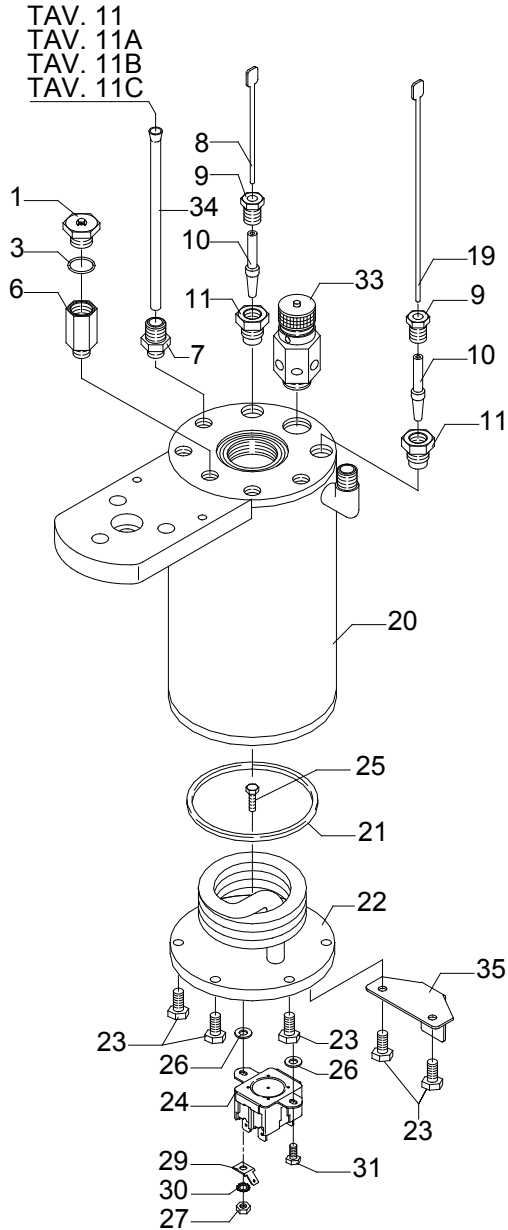

POS	CODE	DESCRIPTION	
TABLE 4 (up to 30.09.08) Mod. S PM - R PM - S DE - R DE	1	7452511	DRAIN VALVE (NEW)	
	3	7496010	OR GASKET (ONLY FOR OLD VALVE)	
	6	5225277	FITTING 1/8" G CONIC	
	7	5302006TP	STRAIGHT FITTING 1/8" G X M12	
	8	5265804	LEVEL PROBE 1GR D3 X 110 X 6.3	
	9	5225205	STRAIGHT FITTING M10 OT	
	10	5192001	PROBE SHEATH D8 X 45 HOLE D3 PTFE	
	11	5225209TP	STRAIGHT FITTING 1/4" G X M10 OT	
	19	5265811	LEVEL PROBE D3X160X4.8	
	20	5320503.01BL	ASSEMBLY BOILER POLISHED	
	21	7496040	OR GASKET D73 X 3 VITON	
	22	5721007	HEATING ELEMENT V100 W1200	
	22	5721128TP	HEATING ELEMENT V110/120 W1200	
	22	5722239TP	HEATING ELEMENT 220/240V W1100-1300	
	23	7816422	SCREW TE M6X14 UNI 5739 OT	
	24	7634813	THERMIC SAFETY DEVICE 250V 115°C	
	25	7826402	SCREW TE M4X16 UNI 5739 OT	
	26	7825003	WASHER D5X1 UNI 6592 OT	
	27	7822603	NUT M4	
	29	7615003	FASTON 45° HOLE D4.3	
	30	7814001	WASHER Ø 4	
	31	7816409	SCREW TE M4X8 UNI 5739 A2	
	33	7452509.02	SAFETY VALVE	
	34	5192301	SUCTION HOSE D6 L=130MM PTFE	
	35	5037812LW	SQUARE FOR BOILER SUPPORT	

TABLE 4 (up to 30.09.08)
Mod. S PM - R PM - S DE - R DE