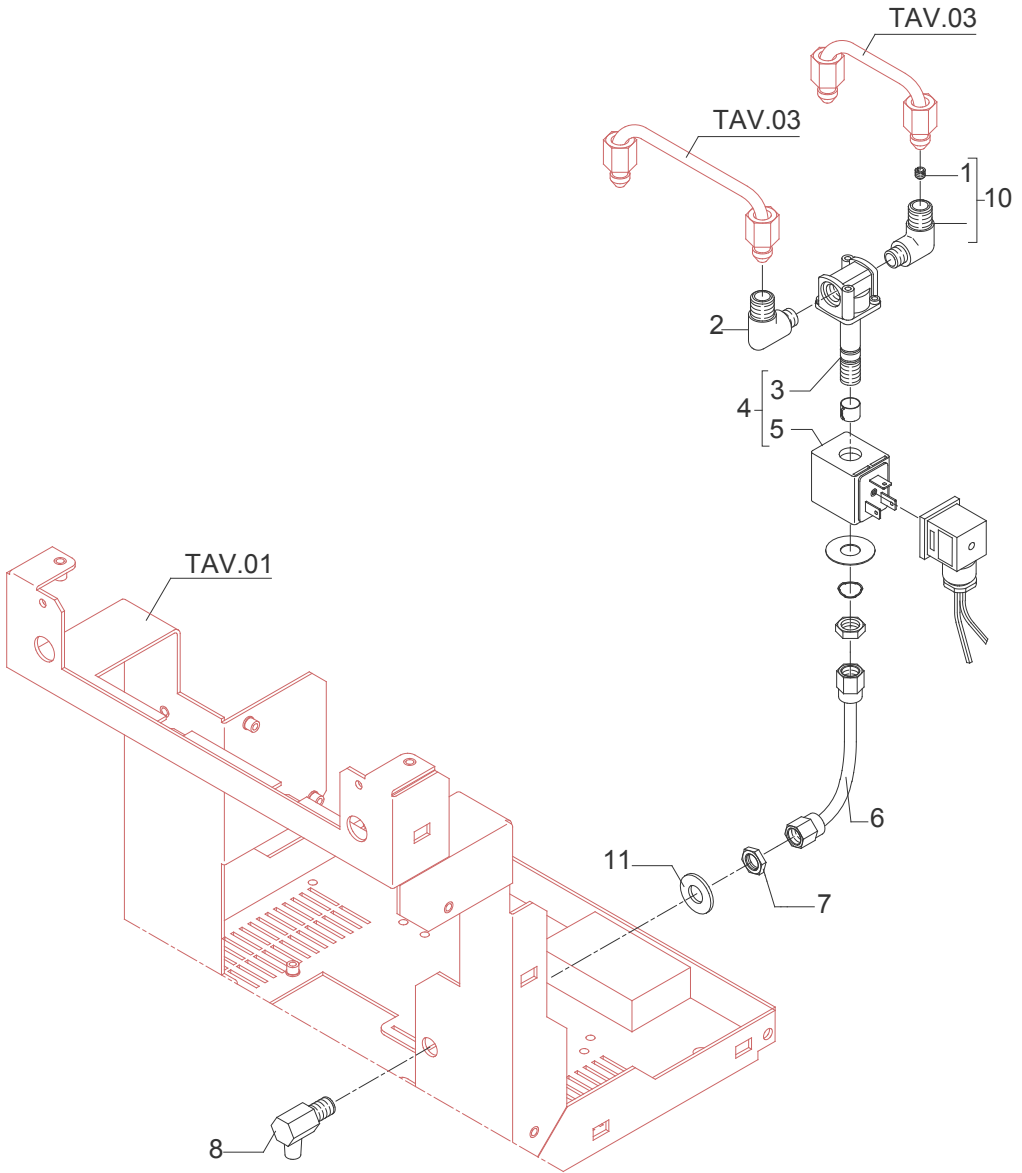

TABLE 10 (up to 24.03.09)
Mod. S PM