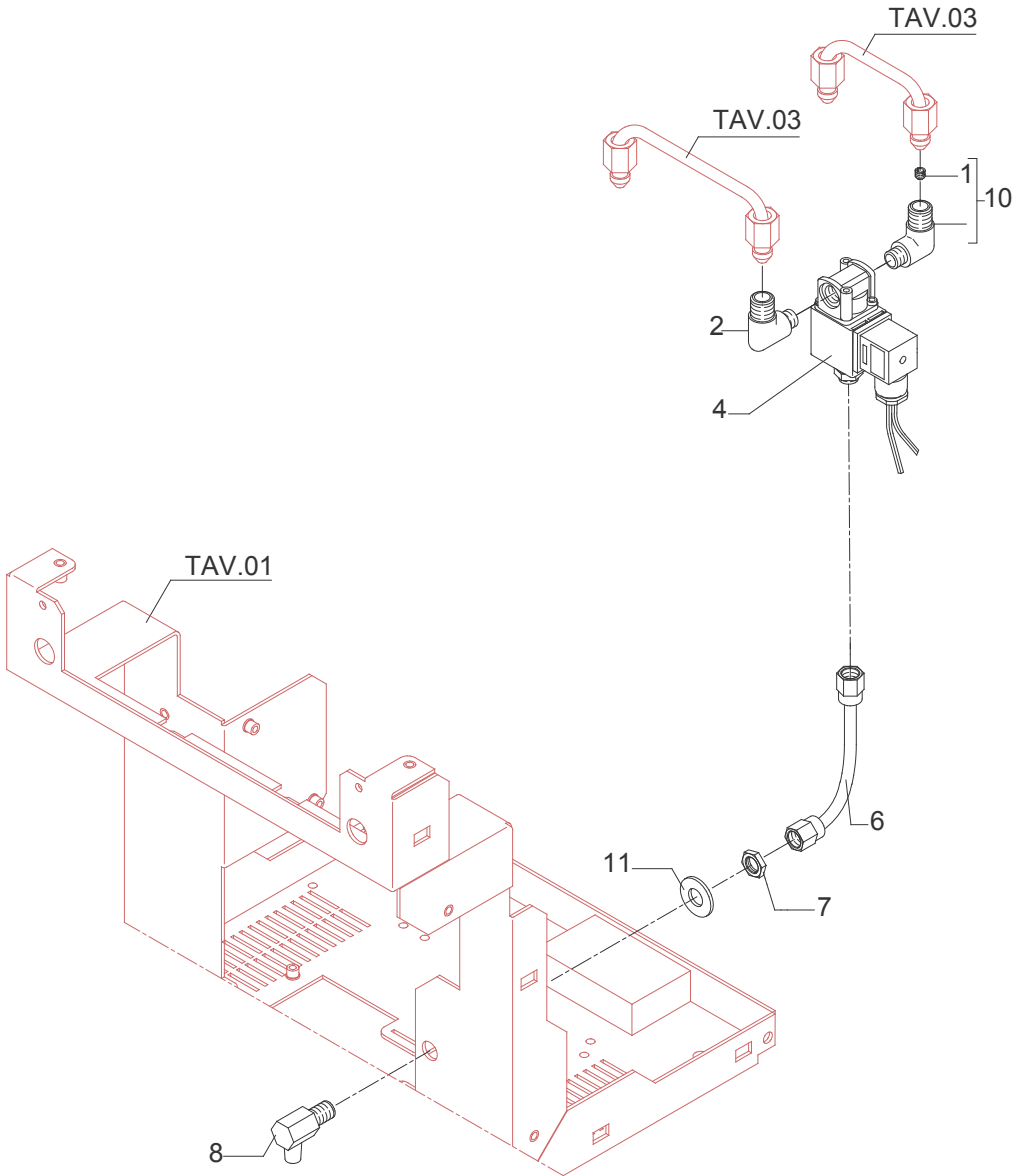

TABLE 10 (up to 10.12.12)
Mod. S PM