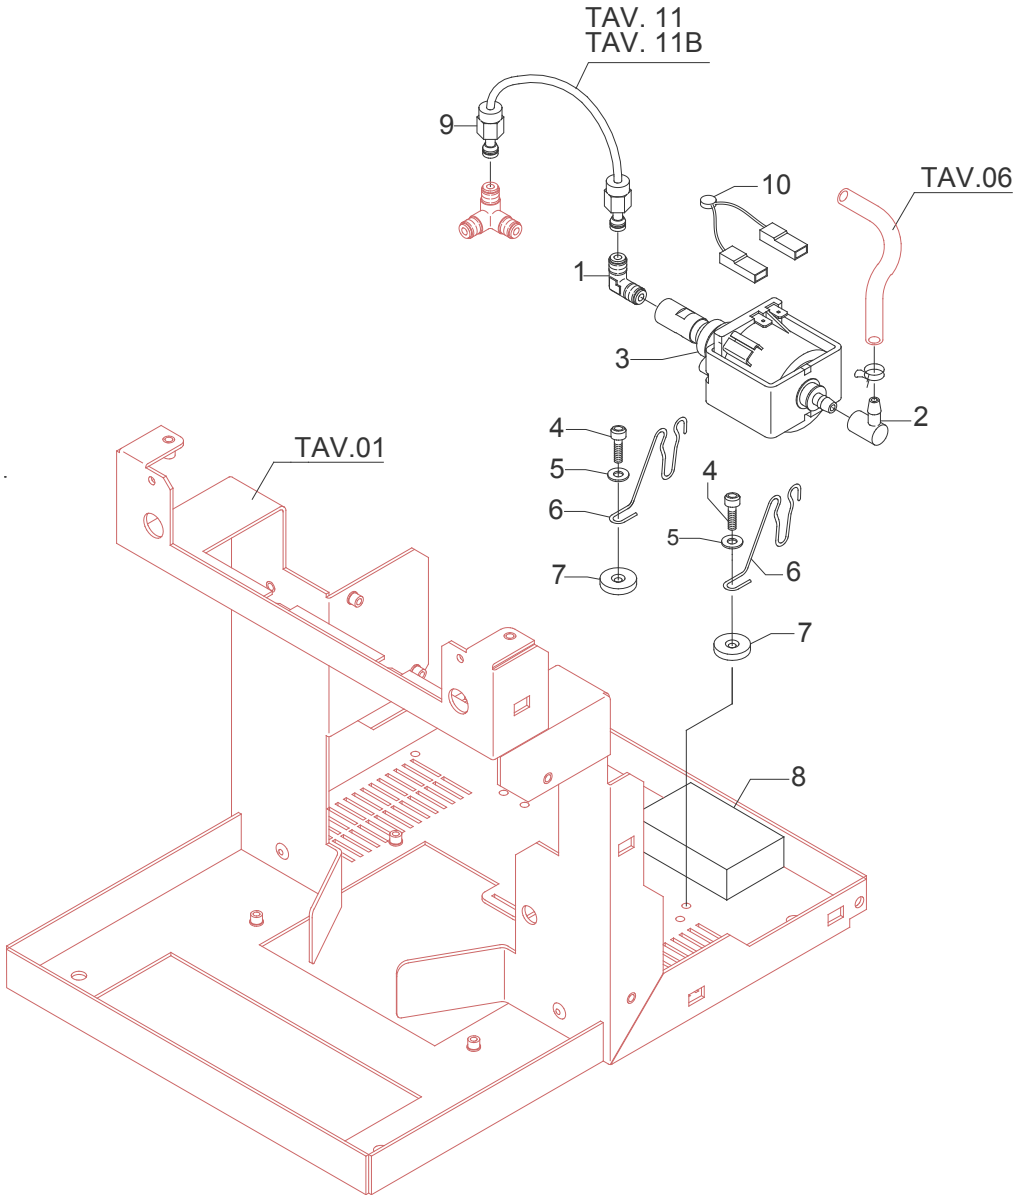

TABLE 5A
Mod. S DE - R DE

	POS	CODE	DESCRIPTION
TABLE 5A Mod. S DE - R DE	48	5966531R	ASSEMBLY COMPLETE WATER HOSE

TABLE 5A
Mod. S DE - R DE

TABLE 6 (up to 13.04.06)
Mod. S PM

TABLE 6 (from 14.04.06)
Mod. S PM

TABLE 6A (up to 13.04.06)
Mod. S DE

	POS	CODE	DESCRIPTION	
TABLE 6A (from 14.04.06) Mod. S DE	1	7374002	FILTER 1/4"G H43,5 PLASTIC	
	2	5225401	REDUCTION GEAR 1/4"G X M10 WITH GASKET	
	3	5471521.01	COUPLING SPRING	
	4	7496076	OR GASKET 112 EPDM 70SH	
	5	5471509	BALL 7/32" AISI 304	
	6	7373006.01LL	TANK	
	8	5224617	GASKET-HOLDER D14.5 X 25 OT	
	10	5221830	NUT M20 H5 OT	
	11	5963009.03	ASSEMBLY TANK SUPPORT	
	13	5225228	FITTING M20 H28.5 OT	
	14	7826206	SCREW TCI M3X30 UNI 6107 OT	
	15	5225246	FITTING 1/8"G CONIC ES.10 H33 OT	
	16	7611512	CLAMP	
	17	5194570	CRISTAL HOSE D5 X 8 L= 150MM	
	18	7816009	SCREW TCEI M4X10	
	19	5224409	RUBBER-HOLDER D7,5	
	20	5194540	HOSE 8X5 L= 300 SILICONE	
	21	7374012.01	FILTER	
	22	5194569	CRISTAL HOSE D5 X 8 L= 135MM	
	23	7431002	FLOW METER	
	24	7496076	OR GASKET 112 EPDM 70SH (up to 15.04.2006)	
	24	7496073	OR GASKET 115 EP856 (from 16.04.2006)	
	25	7812601	NUT M4 STAINLESS STEEL	
	26	7374004	WASHER D4 NYLON	
	27	7819908	SCREW TTEI M4X8	
	28	5471535	TANK SUPPORT SHAPED SPRING	
	29	7809806	SCREW TC M 3,5X8 PLASTITE	
	30	5963070.01	ASSEMBLY TANK WITH FILTER	
	31	5963071.01	ASSEMBLY TANK WITH RUBBER-HOLDER	

TABLE 6A (from 14.04.06)
Mod. S DE

TABLE 7
Mod. S PM - S DE

TABLE 7A
Mod. S PM - S DE

	POS	CODE	DESCRIPTION
TABLE 8 (up to 08.07.06) Mod. S PM	1	5302016	STRAIGHT FITTING 1/8"G X M12 H29 OT
	2	5471506	CALIBRATED SPRING D1 H26 AISI 302
	3	5222201	SPACER D16X12.2 H6.7 OT
	4	5224609	GASKET-HOLDER D5.3
	5	5493001	GASKET D8 X 4 EPT 70SH
	6	5283027	SURPRESSION VALVE BODY
	7	5224610	GASKET-HOLDER D6.2
	8	5471505	CALIBRATED SPRING D0.45 H22 AISI 302
	9	5302017TP	STRAIGHT FITTING M12 H26.5 OT
	10	5965036	ASSEMBLY SURPRESSION VALVE