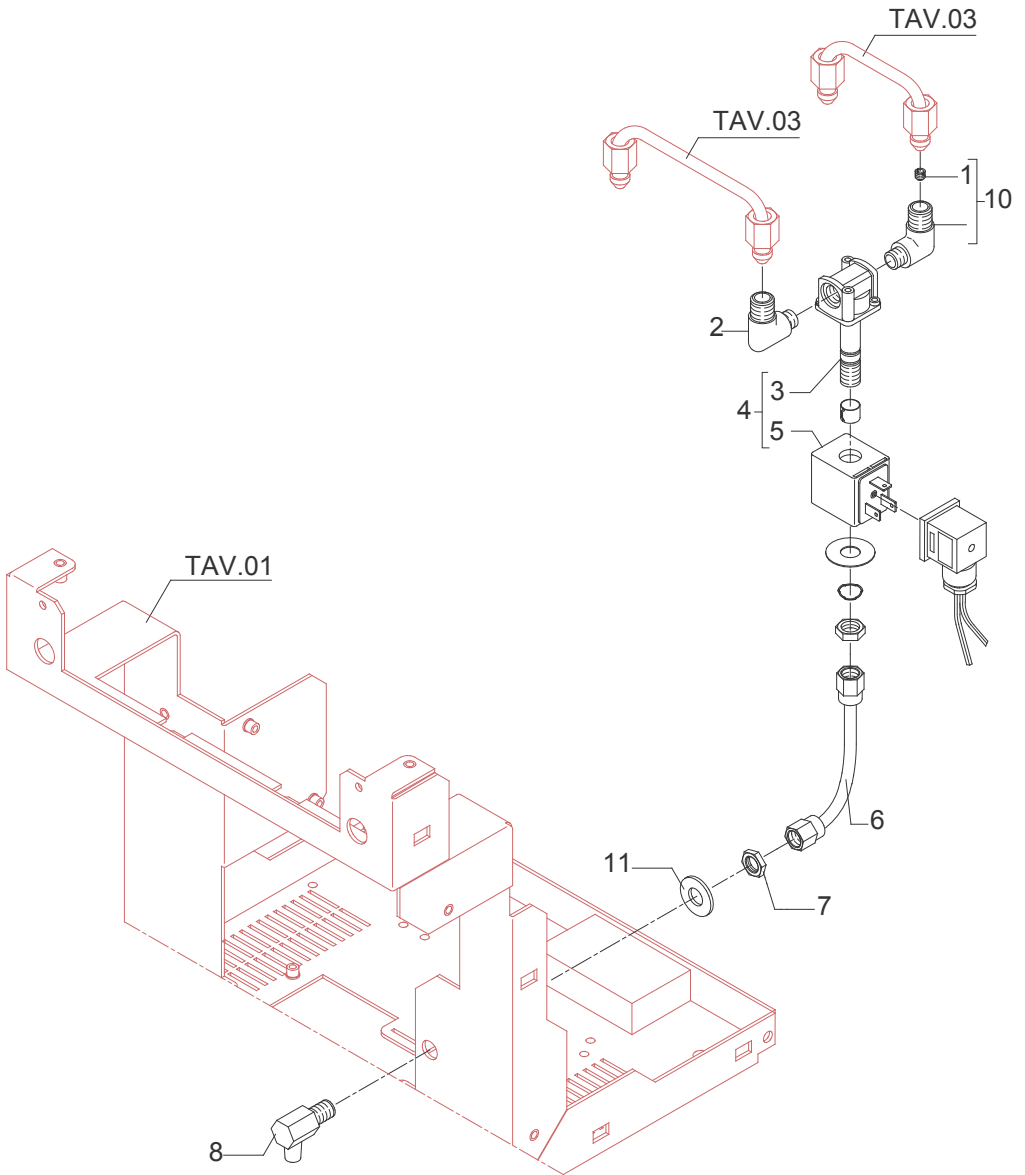

TABLE 10 (from 11.12.12)
Mod. S PM