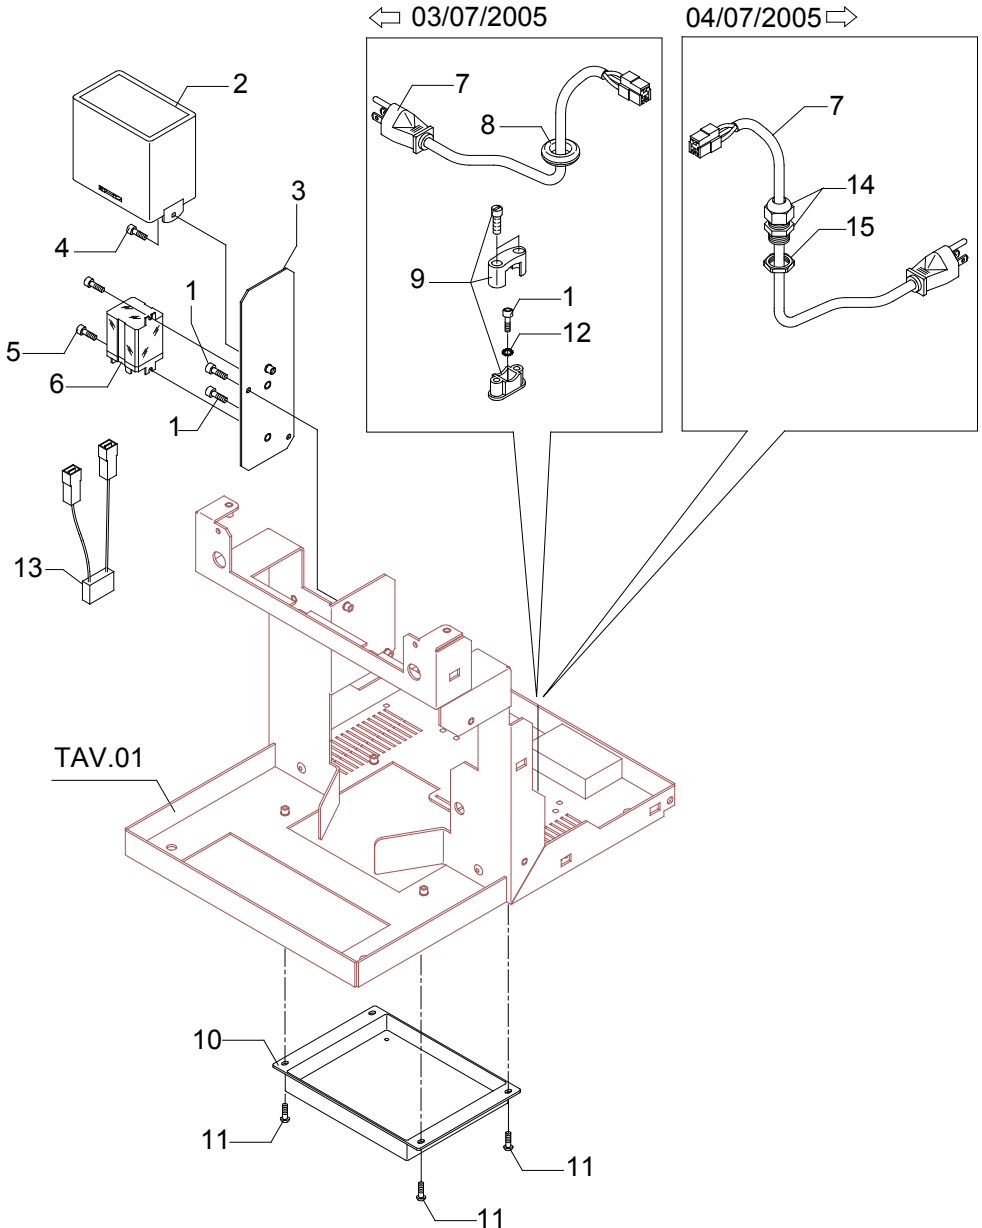

BZ02

BEZZERA

Dal 1901

COD. 9942001.10

REV.00

TABLE 1
Mod. S PM - S DE

TABLE 1A
Mod. R PM - R DE

TABLE 2
Mod. S PM - R PM

TABLE 3A (from 01.10.08)
Mod. S DE - R DE

	POS	CODE	DESCRIPTION	
TABLE 4 (up to 30.09.08) Mod. S PM - R PM - S DE - R DE	1	7452511	DRAIN VALVE (NEW)	
	3	7496010	OR GASKET (ONLY FOR OLD VALVE)	
	6	5225277	FITTING 1/8" G CONIC	
	7	5302006TP	STRAIGHT FITTING 1/8" G X M12	
	8	5265804	LEVEL PROBE 1GR D3 X 110 X 6.3	
	9	5225205	STRAIGHT FITTING M10 OT	
	10	5192001	PROBE SHEATH D8 X 45 HOLE D3 PTFE	
	11	5225209TP	STRAIGHT FITTING 1/4" G X M10 OT	
	19	5265811	LEVEL PROBE D3X160X4.8	
	20	5320503.01BL	ASSEMBLY BOILER POLISHED	
	21	7496040	OR GASKET D73 X 3 VITON	
	22	5721007	HEATING ELEMENT V100 W1200	
	22	5721128TP	HEATING ELEMENT V110/120 W1200	
	22	5722239TP	HEATING ELEMENT 220/240V W1100-1300	
	23	7816422	SCREW TE M6X14 UNI 5739 OT	
	24	7634813	THERMIC SAFETY DEVICE 250V 115°C	
	25	7826402	SCREW TE M4X16 UNI 5739 OT	
	26	7825003	WASHER D5X1 UNI 6592 OT	
	27	7822603	NUT M4	
	29	7615003	FASTON 45° HOLE D4.3	
	30	7814001	WASHER Ø 4	
	31	7816409	SCREW TE M4X8 UNI 5739 A2	
	33	7452509.02	SAFETY VALVE	
	34	5192301	SUCTION HOSE D6 L=130MM PTFE	
	35	5037812LW	SQUARE FOR BOILER SUPPORT	

TABLE 6A (from 14.04.06)
Mod. S DE

TABLE 7
Mod. S PM - S DE

TABLE 7A
Mod. S PM - S DE

	POS	CODE	DESCRIPTION
TABLE 8 (up to 08.07.06) Mod. S PM	1	5302016	STRAIGHT FITTING 1/8"G X M12 H29 OT
	2	5471506	CALIBRATED SPRING D1 H26 AISI 302
	3	5222201	SPACER D16X12.2 H6.7 OT
	4	5224609	GASKET-HOLDER D5.3
	5	5493001	GASKET D8 X 4 EPT 70SH
	6	5283027	SURPRESSION VALVE BODY
	7	5224610	GASKET-HOLDER D6.2
	8	5471505	CALIBRATED SPRING D0.45 H22 AISI 302
	9	5302017TP	STRAIGHT FITTING M12 H26.5 OT
	10	5965036	ASSEMBLY SURPRESSION VALVE